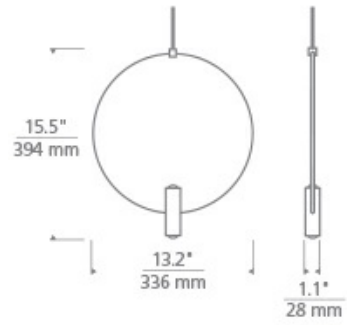

Note. Note. MP includes 4" Round Flush Canopy.

700 _____ LAY _____

JOB NAME _____

NOTES _____

MINI LAYLA 13 PENDANT

SPECIFICATIONS

| | |
|-------------------------------|---------|
| HARDWARE MATERIAL | Metal |
| SHADE MATERIAL | Metal |
| NET WEIGHT | 1.3 lbs |
| HEIGHT | 15.4in |
| WIDTH | 13.2in |
| LENGTH | 13.2in |
| UP LIGHT / DOWN LIGHT / BOTH? | |
| WET LISTED | |
| DAMP LISTED | |
| DRY LISTED | Yes |
| MIN. HANGING HEIGHT | 21.4in |
| MAX HANGING HEIGHT | 87.4in |
| SLOPED CEILING ADAPTABLE? | |
| GENERAL LISTING | |
| INCLUDES | |