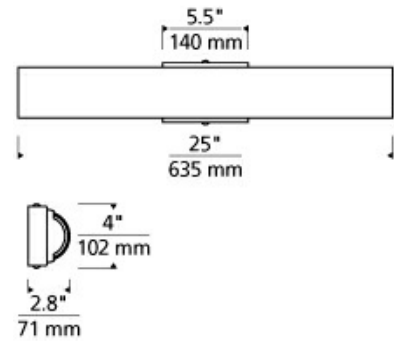

700BCJXN25 _____

JOB NAME _____

NOTES _____

SPECIFICATIONS

HARDWARE MATERIAL	Metal
SHADE MATERIAL	Glass
NET WEIGHT	4 lbs
HEIGHT	4in
WIDTH	2.8in
LENGTH	25in
WET LISTED	
DAMP LISTED	
DRY LISTED	
GENERAL LISTING	ETL Listed
INCLUDES	