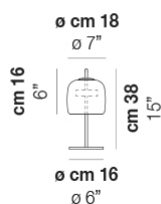

1x13W 37V LED 2700 K 8,5 W 1200 lm DIM4 Push

1x13W 37V LED 3000 K 8,5 W 1200 lm DIM4 Push

FRAME FINISH

AVS
matt steel

NEO
matt black 2

OS
matt gold 2

TECH DATA

IP20

VOLUME: Mc 0,08

PACKAGE: N.1

NET WEIGHT: Kg 2,00

GROSS WEIGHT: Kg 4,00

CERTIFICATIONS

EU Cert

International Cert

OTHER VERSIONS AVAILABLE