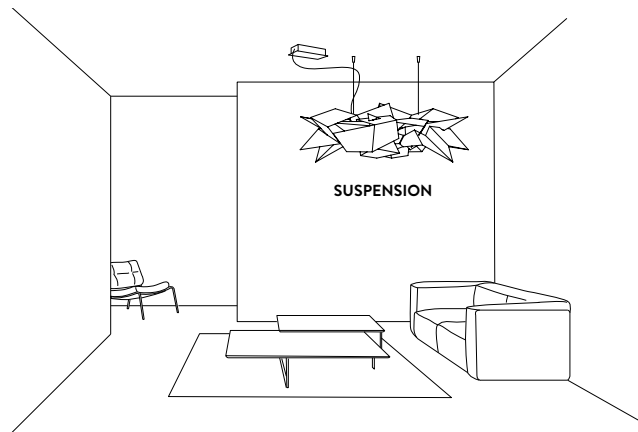

CORDOBA ENTIRE COLLECTION