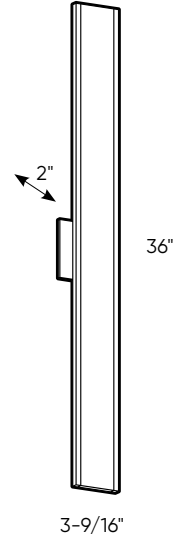


Slim wall mount

This sleek design truly utilizes the best features of LED technology. We are now able to create a unique form factor that will project the perfect amount of light.

Model	Size	Watts	Delivered lumens	LED lumens	CRI	Color °T	Voltage
SWS12-3K	12"	12 W	1080 lm	1200 lm	90	3000 K	120 V - 277 V
SWS24-3K	24"	24 W	2160 lm	2400 lm	90	3000 K	120 V - 277 V
SWS36-3K	36"	36 W	2575 lm	3600 lm	90	3000 K	120 V - 277 V

Finish

- **BK** Black
- **WH** White

Order example

SWS24-3K-WH
 Dimmable SWS24-3K 24" slim wall mount
 in a white finish

Note

Other Color °T and Finishes available, but may require MOQ's and longer lead times. Please contact your DALs representative for more information.

SWS12-3K

SWS24-3K

SWS36-3K

Depth: 2"

3-9/16"