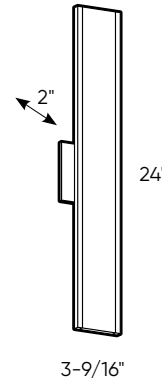


Slim wall mount

This sleek design truly utilizes the best features of LED technology. We are now able to create a unique form factor that will project the perfect amount of light.

Model	Size	Watts	Delivered lumens	LED lumens	CRI	Color °T	Voltage
SWS12-3K	12"	12 W	1080 lm	1200 lm	90	3000 K	120 V - 277 V
SWS24-3K	24"	24 W	2160 lm	2400 lm	90	3000 K	120 V - 277 V
SWS36-3K	36"	36 W	2575 lm	3600 lm	90	3000 K	120 V - 277 V

SWS12-3K

SWS24-3K

SWS36-3K

Depth: 2"

3-9/16"