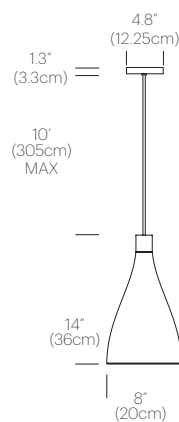

DIMENSIONS

SWELL SINGLE NARROW