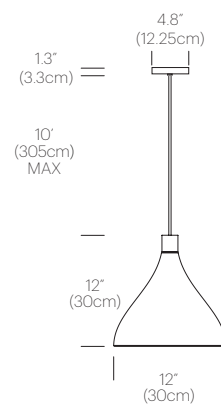

SWELL SINGLE MEDIUM