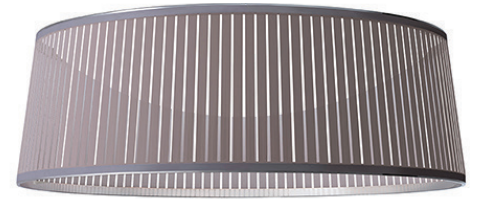

SOLIS DRUM FLUSH 24/36

DESCRIPTION

The Solis Drum Flush is the latest addition to the elegant Solis Family. Featuring a uniquely engaging blend of light and shadow, Solis Drum Flush is made of laser cut polyester fabric combined with a stainless steel top and bottom ring construction that allows the shade to hang under tension. Solis Drum Flush also employs a stunning LED dome diffuser that spans across the full diameter of the top ring, radiating light down and sideways to cast shimmering warm patterns onto the space that surrounds it. The effect is a sense of weightlessness that invites a new kind of relationship with the light source. Perfect over a dining table, an entryway or in large groupings.

FIXTURE TYPE

Ceiling

LIGHT SOURCE

High-output LED array

PRODUCT CODES

Solis Drum 24 (White):	SOLI DR FSH 24 WHT
Solis Drum 24 (Black):	SOLI DR FSH 24 BLK
Solis Drum 24 (Brown):	SOLI DR FSH 24 BRN
Solis Drum 24 (Silver):	SOLI DR FSH 24 SLV
Solis Drum 36 (White):	SOLI DR FSH 36 WHT
Solis Drum 36 (Black):	SOLI DR FSH 36 BLK
Solis Drum 36 (Brown):	SOLI DR FSH 36 BRN
Solis Drum 36 (Silver):	SOLI DR FSH 36 SLV

FEATURES

- Ships flat-packed
- Full-range dim with ELV dimmers
- Fire retardant polyester fabric

SPECIFICATIONS

- Voltage: 120-277V 50-60Hz
- Power Consumption: 35W(24") 80W(36")
- Color Temperature: 2700K
- Luminosity: 2500 Lumens (24") 5600 Lumens (36")
- Luminaire efficacy: 71 Lumens/Watt
- Color Rendition Index: 85 CRI
- 50K hour lifespan
- Cable length: 10' (305cm) (Field Cuttable)