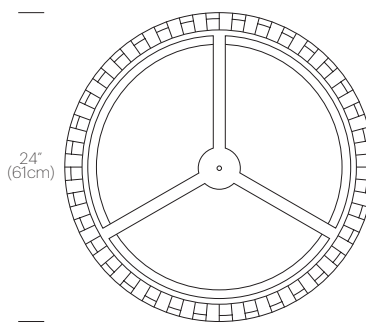

NOTES

Custom requests can be considered on volume orders

SOLIS DRUM 24