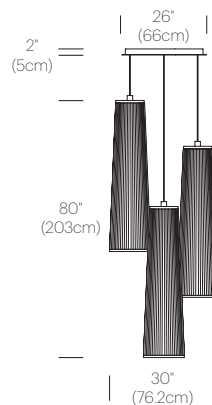

LIGHT CONTROL

Hard-wired

FEATURES

Ships flat-packed
Full-range dim

SPECIFICATIONS

Voltage: 120V or 240V 50/60Hz
Fire retardant polyester fabric
Cable length: 13' (396cm) from lamp to dimmer (Field Cuttable for pendant),
6' (183cm) from dimmer to plug
1 year warranty

CERTIFICATIONS

UL listed components

PACKAGING WEIGHT AND DIMENSIONS

Solis 24/48/72:	8.6LBS	14.5" X 13.5" X 8.5"
	3.9KGS	37cm X 34cm X 22cm
Chandelier canopy 26":	30LBS	32" X 32" X 6"
	13.6KGS	81cm X 81cm X 15cm

NOTES

Custom requests can be considered on volume orders

FINISHES

DIMENSIONS

SOLIS CHANDELIER 3 (24")

SOLIS CHANDELIER 3 (48")

SOLIS CHANDELIER 3 (72")

SOLIS CHANDELIER 5 (24"/48")

SOLIS CHANDELIER 5 (48"/72")

CHANDELIER CANOPY 26"