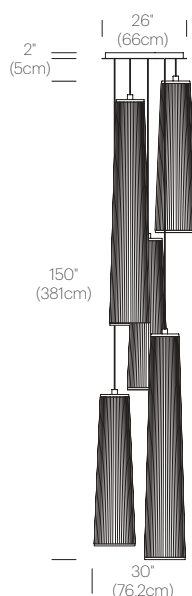

LIGHT CONTROL

Hard-wired

FEATURES

Ships flat-packed
Full-range dim

SPECIFICATIONS

Voltage: 120V or 240V 50/60Hz
Fire retardant polyester fabric
Cable length: 13' (396cm) from lamp to dimmer (Field Cuttable for pendant),
6' (183cm) from dimmer to plug
1 year warranty

CERTIFICATIONS

UL listed components

PACKAGING WEIGHT AND DIMENSIONS

Solis 24/48/72:	8.6LBS	14.5" X 13.5" X 8.5"
	3.9KGS	37cm X 34cm X 22cm
Chandelier canopy 26":	30LBS	32" X 32" X 6"
	13.6KGS	81cm X 81cm X 15cm

NOTES

Custom requests can be considered on volume orders

FINISHES

DIMENSIONS

SOLIS CHANDELIER 3 (24")

SOLIS CHANDELIER 3 (48")

SOLIS CHANDELIER 3 (72")

SOLIS CHANDELIER 5 (24"/48")

SOLIS CHANDELIER 5 (48"/72")

CHANDELIER CANOPY 26"