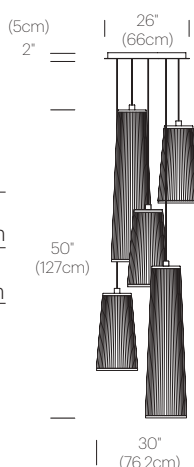

LIGHT CONTROL

Hard-wired

FEATURES

Ships flat-packed
Full-range dim

SPECIFICATIONS

Voltage: 120V or 240V 50/60Hz
Fire retardant polyester fabric
Cable length: 13' (396cm) from lamp to dimmer (Field Cuttable for pendant),
6' (183cm) from dimmer to plug
1 year warranty

CERTIFICATIONS

UL listed components

PACKAGING WEIGHT AND DIMENSIONS

Solis 24/48/72:	8.6LBS	14.5" X 13.5" X 8.5"
	3.9KGS	37cm X 34cm X 22cm
Chandelier canopy 26":	30LBS	32" X 32" X 6"
	13.6KGS	81cm X 81cm X 15cm

NOTES

Custom requests can be considered on volume orders

FINISHES

DIMENSIONS

SOLIS CHANDELIER 3 (24")

SOLIS CHANDELIER 3 (48")

SOLIS CHANDELIER 3 (72")

SOLIS CHANDELIER 5 (24"/48")

SOLIS CHANDELIER 5 (48"/72")

CHANDELIER CANOPY 26"