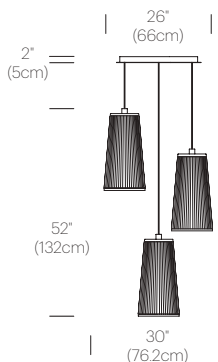

CERTIFICATIONS

UL listed components

PACKAGING WEIGHT AND DIMENSIONS

Solis 24/48/72:	8.6LBS	14.5" X 13.5" X 8.5"
	3.9KGS	37cm X 34cm X 22cm
Chandelier canopy 26":	30LBS	32" X 32" X 6"
	13.6KGS	81cm X 81cm X 15cm

NOTES

Custom requests can be considered on volume orders

FINISHES

DIMENSIONS

SOLIS CHANDELIER 3 (24")

SOLIS CHANDELIER 3 (48")

SOLIS CHANDELIER 3 (72")

SOLIS CHANDELIER 5 (24"/48")

SOLIS CHANDELIER 5 (48"/72")

CHANDELIER CANOPY 26"