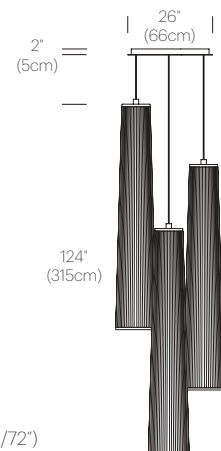

LIGHT CONTROL

Hard-wired

FEATURES

Ships flat-packed
Full-range dim

SPECIFICATIONS

Voltage: 120V or 240V 50/60Hz
Fire retardant polyester fabric
Cable length: 13' (396cm) from lamp to dimmer (Field Cuttable for pendant),
6' (183cm) from dimmer to plug
1 year warranty

CERTIFICATIONS

UL listed components

PACKAGING WEIGHT AND DIMENSIONS

Solis 24/48/72:	8.6LBS	14.5" X 13.5" X 8.5"
	3.9KGS	37cm X 34cm X 22cm
Chandelier canopy 26":	30LBS	32" X 32" X 6"
	13.6KGS	81cm X 81cm X 15cm

NOTES

Custom requests can be considered on volume orders

FINISHES

DIMENSIONS

SOLIS CHANDELIER 3 (24")

SOLIS CHANDELIER 3 (48")

SOLIS CHANDELIER 3 (72")

SOLIS CHANDELIER 5 (24"/48")

SOLIS CHANDELIER 5 (48"/72")

CHANDELIER CANOPY 26"