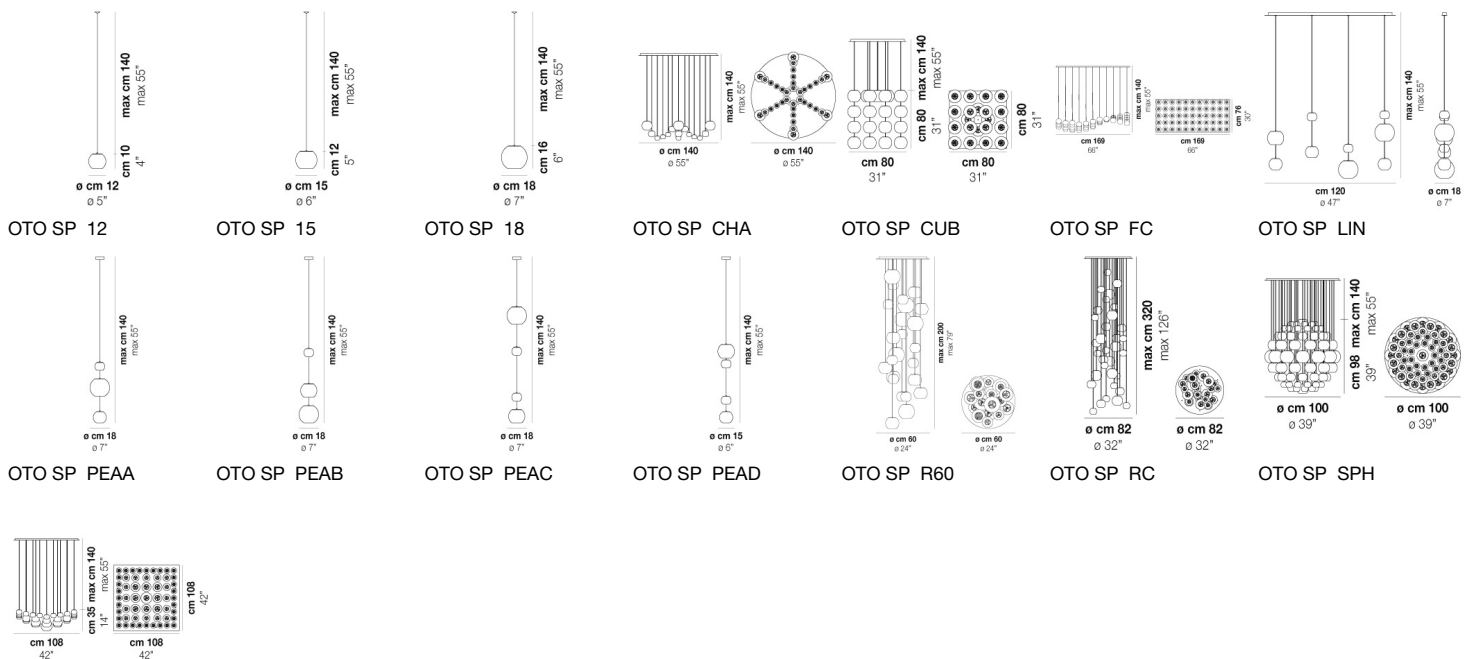

OTO SP R55

TECHNICAL DATA:

CERTIFICATIONS:

LIGHT SOURCES

ALO 9x60w 120V/60HZ G9

VOLUME Mc 0
GROSS WEIGHT Kg 22
NET WEIGHT Kg 15

download

SHADE FINISHING

AMRI BCRI CRRI FURI

FRAME FINISHING

AS BC NI

OTHER VERSION AVAILABLE

Click on the version to go to the web version of the product

OTO SP SUR