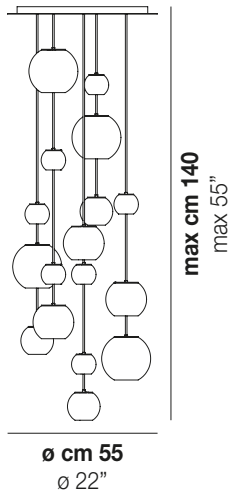

OTO SP R55

TECHNICAL DATA:

CERTIFICATIONS:

LIGHT SOURCES

ALO 9x60w 120V/60HZ G9

VOLUME Mc 0
GROSS WEIGHT Kg 22
NET WEIGHT Kg 15

download

SHADE FINISHING

AMRI BCRI CRRI FURI

FRAME FINISHING

AS BC NI

OTHER VERSION AVAILABLE

Click on the version to go to the web version of the product

OTO SP SUR