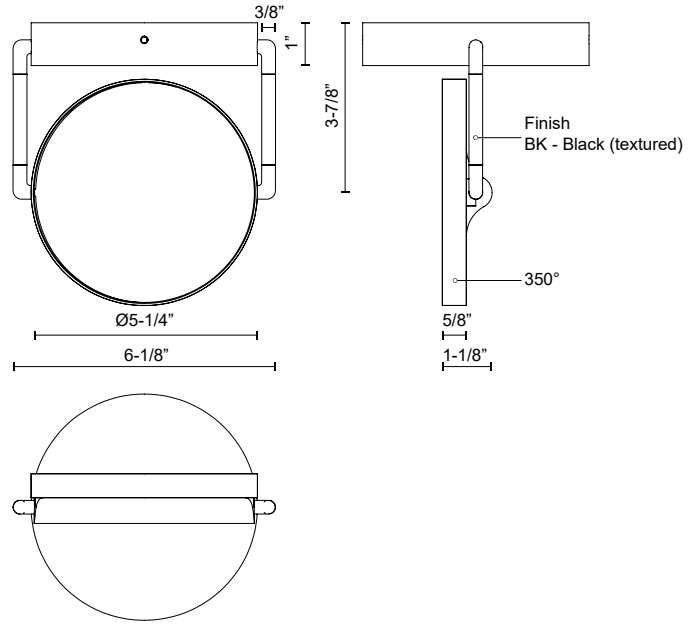

**NOVEL
SF72205**
SEMI FLUSH

PROJECT

DESCRIPTION

Pure geometry of the disks of illumination balancing on clean, thin lined structure is poetry in motion. Each disk of illumination can turn and twist to fit the needs and style of your space. The Novel Collection fits a large range of style and function with minimal elements.

SPECIFICATION DETAILS

* For custom options, consult factory for details.

Fixture Dimensions	L6-1/8" x W5-1/4" x H6-1/2"
Light Source	LED with DC Driver
Wattage	8W
Total Lumens	680lm
Delivered Lumens	492lm
Voltage	120V
Color Temperature	3000K
CRI (Ra)	90CRI
Optional Color Temps	2700K - 5000K Available, Minimum Order Quantities Apply
LED Rated Life	50,000 hours
Dimming	100% - 10%, TRIAC or ELV Dimmer (Not Included)
Diffuser Details	Acrylic Light Guide
Location	Dry
Warranty	5 Years
Mounting Style	All Orientation; Ceiling and Wall;
Canopy Dimensions	D5-1/4" x H1"
Finish Option(s)	Black