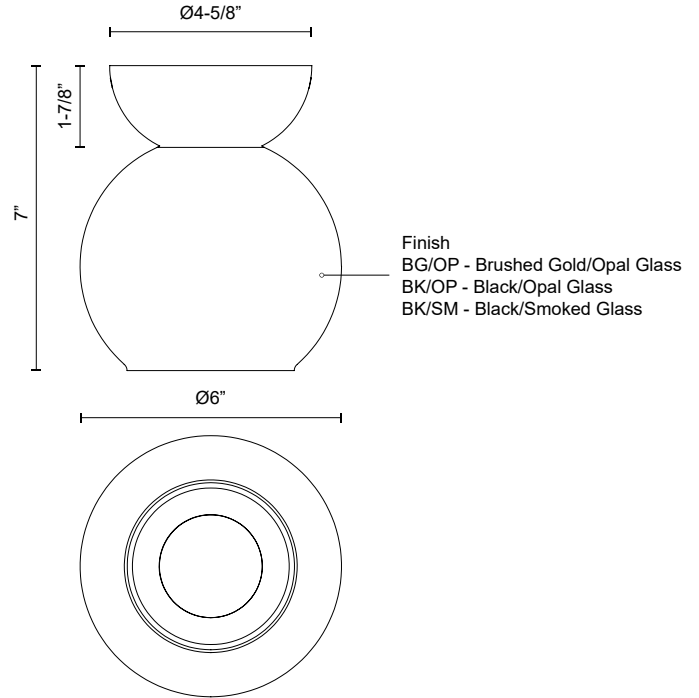

ARCADIA SF59706

SEMI FLUSH

PROJECT

SPECIFICATION DETAILS

Fixture Dimensions	D6" x H7"
Lamp Type	Incandescent, A19, Medium Base
Wattage	1 x 60W
Voltage	120V
Glass Details	Opal Glass or Smoked Glass
Location	Dry
Bulbs Included	No
Illumination Direction	Down
Canopy Dimensions	D4-5/8" x H1-7/8"

* For custom options, consult factory for details.

* For warranty information, please visit www.kuzcolighting.com/warranty

DESCRIPTION

The Arcadia Collection offers a trendy lighting design without all the frills. Depending on what style you're looking to achieve, the elegant sphere shades are available in soft, pleasant opal, or dramatic smoked glass. Each piece of the Arcadia family is available in a Powder-Coated Black or Brushed Gold finish

KUZCO

19054 28TH AVENUE
SURREY - BC V3Z 6M3
CANADA

WWW.KUZCOLIGHTING.COM

COMMENT