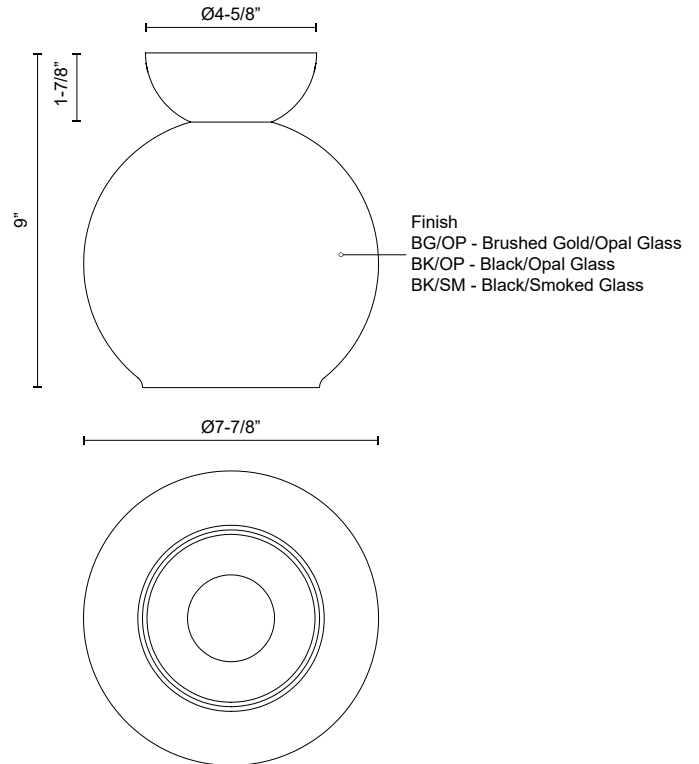

DESCRIPTION

The Arcadia Collection offers a trendy lighting design without all the frills. Depending on what style you're looking to achieve, the elegant sphere shades are available in soft, pleasant opal, or dramatic smoked glass. Each piece of the Arcadia family is available in a Powder-Coated Black or Brushed Gold finish