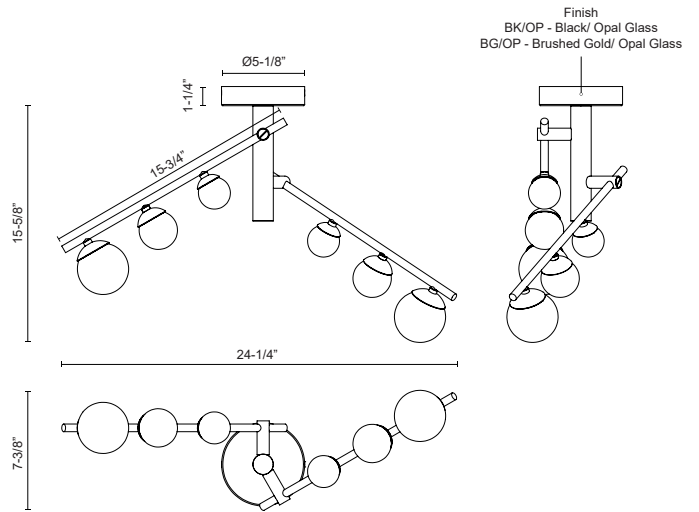

JUNIPER
SF55525
SEMI FLUSH

PROJECT

SPECIFICATION DETAILS

Fixture Dimensions	L24-1/4" x W7-3/8" x H15-5/8"
Light Source	LED with DC Driver
Wattage	22W
Total Lumens	1870lm
Delivered Lumens	1652lm
Voltage	120V
Color Temperature	3000K
CRI (Ra)	90CRI
Optional Color Temps	2700K - 5000K Available, Minimum Order Quantities Apply
LED Rated Life	50,000 hours
Dimming	100% - 10%, TRIAC or ELV Dimmer (Not Included)
Glass Details	Opal Glass
Minimum Hang Height	8-3/8"
Location	Dry
Illumination Direction	Omni-directional
CEC Title 24 JA8	Yes, JA8-2022
Canopy Dimensions	D5-1/8" x H1-1/4"
Material	Steel + Aluminum + Glass
Paint Finish	BG01; BK01;

* For custom options, consult factory for details.

* For warranty information, please visit www.kuzcolighting.com/warranty

DESCRIPTION

Juniper's shape expands and contracts to suit your space's needs. Each branch of the Juniper collection adjusts to lengthen or collapse, creating a customized look. Atop each arm sits three growing Matte Opal glass globes stretching outwards to create depth and emphasis.

- Adjustable arms to create varied styles
- Matte Opal glass globes
- LED, no need for bulbs
- Matte Black or Brushed Gold finishes

KUZCO

CANADA: 19054 28TH AVENUE - SURREY, BC V3Z 6M3
USA: 3035 E. LONE MOUNTAIN ROAD - LAS VEGAS, NV 89081

WWW.KUZCOLIGHTING.COM

© 2024 KUZCO LIGHTING. ALL RIGHTS RESERVED.

COMMENT