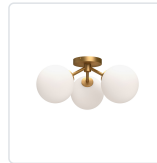

alora mood

P. 1.855.855.8926

CANADA: 19054 28TH Avenue Surrey - BC V3Z 6M3

USA: 3035 E. Lone Mountain Rd - Las Vegas, NV, 89081

CASSIA SF549315

FIXTURE DIMENSIONS	D17-3/4" x H7-5/8"
LAMP TYPE	E12
MAX WATTAGE	40W
BULB QTY	3
BULBS INCLUDED	No
VOLTAGE	120V
GLASS DETAILS	Opal Glass
MATERIAL	Glass; Steel;
LOCATION	Dry
CANOPY DIMENSIONS	D4-3/4" x H7/8"
BRAND	Alora Mood

[D - Diameter, L - Length, W - Width, H - Height, E - Extension]

AVAILABLE FINISHES:

SF549315AGOP
Aged Gold/Opal
Matte Glass

SF549315MBOP
Matte Black/Opal
Matte Glass

*For complete warranty terms, please visit: www.aloralighting.com/warranty