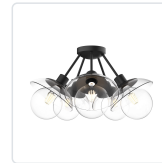

alora mood

P. 1.855.855.8926

CANADA: 19054 28TH Avenue Surrey - BC V3Z 6M3

USA: 3035 E. Lone Mountain Rd - Las Vegas, NV, 89081

FRANCESCA SF517220

FIXTURE DIMENSIONS	D19-3/4" x H10-3/8"
LAMP TYPE	E26
MAX WATTAGE	60W
BULB QTY	5
BULBS INCLUDED	No
VOLTAGE	120V
GLASS DETAILS	Clear Glass
MATERIAL	Glass; Steel;
LOCATION	Dry
CANOPY DIMENSIONS	D4-3/4" x H1-3/4"
BRAND	Alora Mood

[D - Diameter, L - Length, W - Width, H - Height, E - Extension]

AVAILABLE FINISHES:

SF517220AGCL
Aged Gold/Clear
Glass

SF517220MBCL
Clear Glass/Matte
Black

*For complete warranty terms, please visit: www.aloralighting.com/warranty