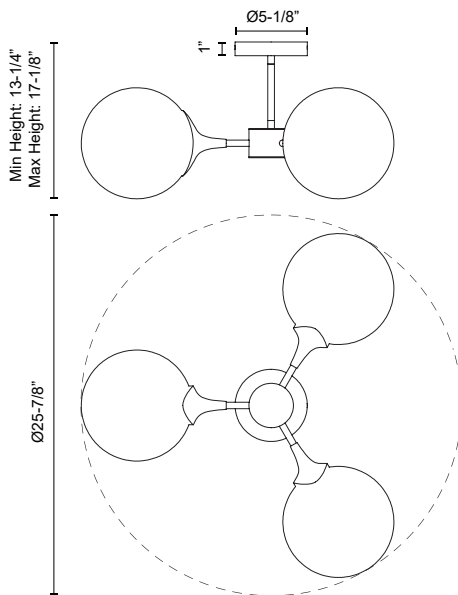

alora mood

P. 1.855.855.8926

CANADA: 19054 28TH Avenue Surrey - BC V3Z 6M3

USA: 3035 E. Lone Mountain Rd - Las Vegas, NV, 89081

NOUVEAU SF505326

FIXTURE DIMENSIONS	D25-7/8" x H17-1/8"
LAMP TYPE	E26
MAX WATTAGE	40W
BULB QTY	3
BULBS INCLUDED	No
VOLTAGE	120V
GLASS DETAILS	Opal Glass
MATERIAL	Glass; Steel;
ROD LENGTH	4"; 6"; Three Selection - 10";
DIAMETER OF ROD	1/2"
MINIMUM HANG HEIGHT	11-1/8"
LOCATION	Dry
CANOPY DIMENSIONS	D5-1/8" x H1"
BRAND	Alora Mood

[D - Diameter, L - Length, W - Width, H - Height, E - Extension]

AVAILABLE FINISHES:

SF505326AGOP

Aged Gold/Opal
Matte Glass

SF505326MBOP

Matte Black/Opal
Matte Glass

*For complete warranty terms, please visit: www.aloralighting.com/warranty

Rods Included	
10"	1
6"	1
4"	1
QUANTITY	