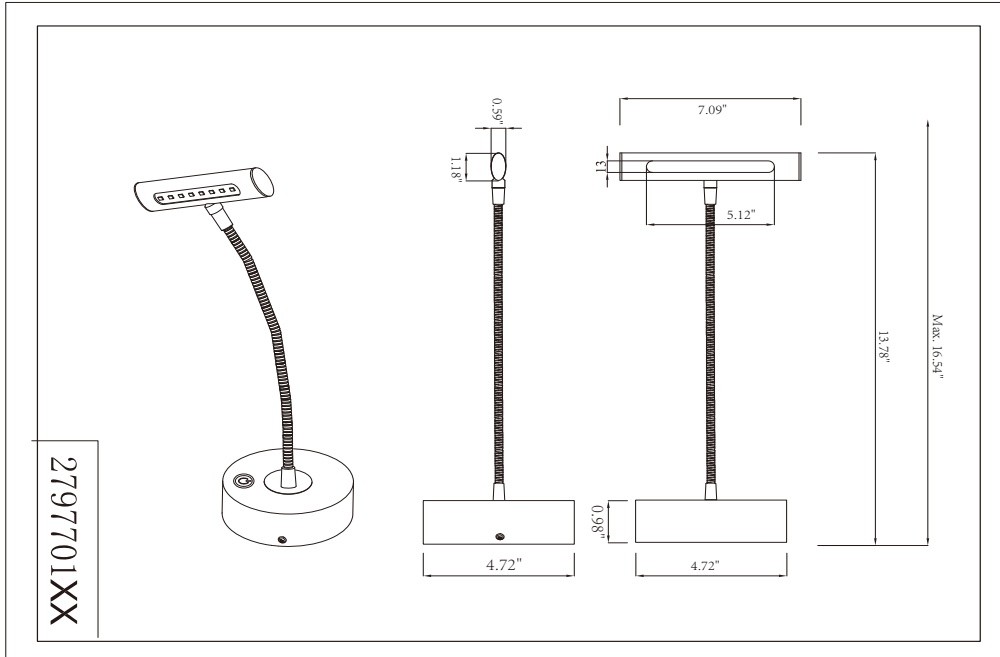

Dimensions and Materials:

Width 7.09"
Max. Width 13.78"
Overall Height 7.28"
Min. Height 4.72"
Base 5"Dia x .98"H
Extension 14 - 16.54" Max
Special Features Flexible Neck
Material Metal

Electrical Specifications:

Light Source LED
Light Source/Manufacturer LED Spec.
Total Wattage 4.5W
Lumens 380 Lumens
Kelvin Temperature 3000K
Dimmability None
Driver Specification - Quattro 4-Step Dimming
Driver Specification - Fully Dimmable
Switch Touch Button
Input Voltage 120V
Safety Rating (Location) Dry Location
Warranty 5 Years
Certification ETL

Shipping Information:

Weight 3 lbs
Carton Length 18"
Carton Width 10"
Carton Height 6"
Shipping Method UPS
Quantity Per Carton 1

Helpful Curtis picture lights from Arnsberg give you a boost of task lighting in style. These gooseneck lights allow you to adjust the angle of light on the fly. Curtis is available in antique brass, satin nickel and satin brass finishes. Uses LED light sources with 3000K color temperature. SMD LED means superior lighting performance and efficiency. Arnsberg offers meticulous German engineering to beautify your home.