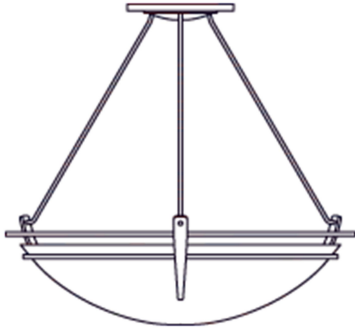

HUBBARDTON FORGE.

PRODUCT SPECIFICATIONS

*Image shown may not reflect your configured options

Presidio Tryne Large Semi-Flush

Base Item #124442
Configured Item #124442-1006
 124442-SKT-08-GG0054

FINISH
 Burnished Steel - 08

LAMPING

Incandescent

SPECIFICATIONS

Presidio Tryne Large Semi-Flush

Base Item #: 124442
 Configured Item #: 124442-1006
 124442-SKT-08-GG0054

Semi-flush: Presidio Tryne, with glass options.

- Handcrafted to order by skilled artisans in Vermont, USA
- Lifetime Limited Warranty when installed in residential setting
- Slope ceiling No

Dimensions

Height	23.70"
Diameter	28.60"
Canopy	8.25" OD
Packed Weight	21.00 lbs
Shipping (DIM) Weight	108.00 lbs

Incandescent Lamping

Socket: Medium
 Bulb: A-19, 100W Max
 Number of Bulbs: 3 (not included)
 IES Files Available: N