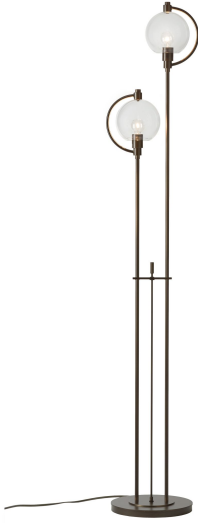

### Pluto Floor Lamp

**Base Item #242210**  
**Configured Item #242210-1003**  
 242210-SKT-05-ZM0436

**FINISH**  
 Bronze - 05

**GLASS**  
 Clear Glass (ZM)

**LAMPING**  
 Incandescent

#### FINISH

Mahogany - 03  
 Bronze - 05  
 Dark Smoke - 07  
 Burnished Steel - 08  
 Black - 10  
 Natural Iron - 20  
 Vintage Platinum - 82  
 Soft Gold - 84

#### Pluto Floor Lamp

Base Item #: 242210  
 Configured Item #: 242210-1003  
 242210-SKT-05-ZM0436

Floor lamp with glass options.

- Handcrafted to order by skilled artisans in Vermont, USA
- Lifetime Limited Warranty when installed in residential setting
- US Patent D731,695