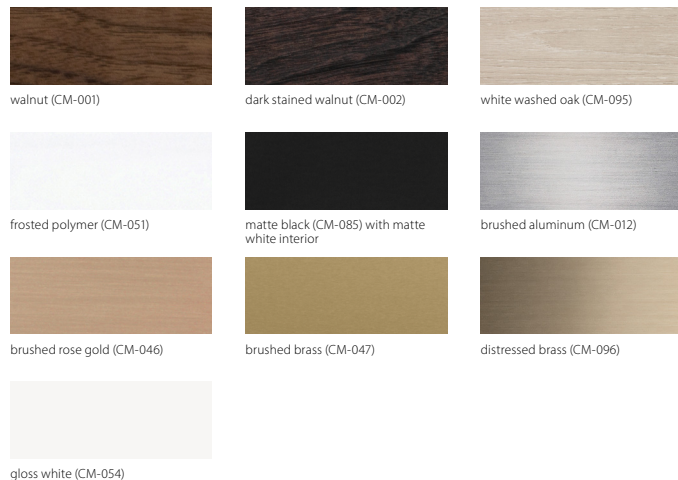

dark stained walnut (CM-002)

white washed oak (CM-095)

frosted polymer (CM-051)

brushed aluminum (CM-012)

brushed rose gold (CM-046)

brushed brass (CM-047)

distressed brass (CM-096)

gloss white (CM-054)

See website for more canopy information.

walnut (CM-001)