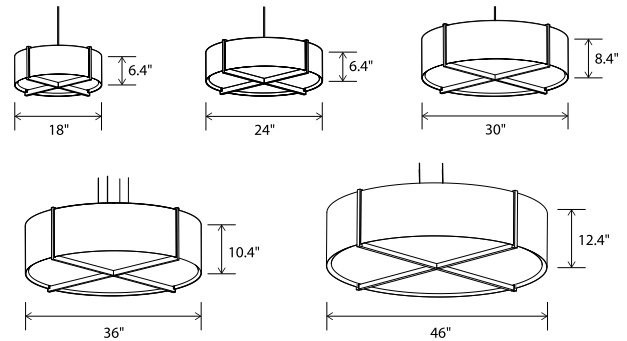

Plura pendant

Dimensions:

Plura 18: 18" Ø, 6.4"

Plura 24: 24" Ø, 6.4"

Plura 30: 30" Ø, 8.4"

Plura 36: 36" Ø, 10.4"

Plura 46: 46" Ø, 12.4"

Materials: solid wood, polymer

Product weight:

Plura 18: 5 lb

Plura 24: 6 lb

Plura 30: 9 lb

Plura 36: 13 lb

Plura 46: 20 lb

Integrated LED Specifications

Light output:

Plura 18 & 24: 1690 Lumens (source)

Plura 30, 36, & 46: 2815 Lumens (source)

Light color: 2700 K, 3000 K, 3500 K, or 4000 K

Color accuracy: 90+ CRI

Power usage:

Plura 18 & 24: 19.5 W

Plura 30, 36, & 46: 32.5 W

Dimmable (see driver below)

Driver dimensions: 3.3" x 1.6" x 1", included

GU-24 Base Specifications

Light source:

Plura 18 & 24: 2x GU-24 base socket

Plura 30, 36, & 46: 4x GU-24 base socket

Lamping:

Bulbs not included

Input voltage: 300 V AC max

See at left for canopy information

Suitable for a sloped ceiling

Wood grain will vary

Specifications subject to change

MATERIAL & FINISH OPTIONS

Plura pendant part # 06-230-

Size	
18" Ø	18
24" Ø	24
30" Ø	30
36" Ø	36
46" Ø	46
Wood Body	
walnut (CM-001)	W
dark stained walnut (CM-002)	D
white washed oak (CM-095)	O
Shade Material	
frosted polymer (CM-051)	F
matte black (CM-085) with matte white interior	B
brushed aluminum (CM-012)	A
brushed rose gold (CM-046)	G
brushed brass (CM-047)	R
distressed brass (CM-096)	D
gloss white (CM-054)	W
Lamping	
2700 K LED	27
3000 K LED	30
3500 K LED	35
4000 K LED	40
GU-24 base sockets	GU
Driver (LED version only)	
AC Input Voltage Range: 120-277 V	
120 V input: TRIAC, ELV & 0-10 V dimmable	
240 & 277 V input: only 0-10 V dimmable	P1

Includes: frosted polymer (CM-051)

Also available in a flush mount version