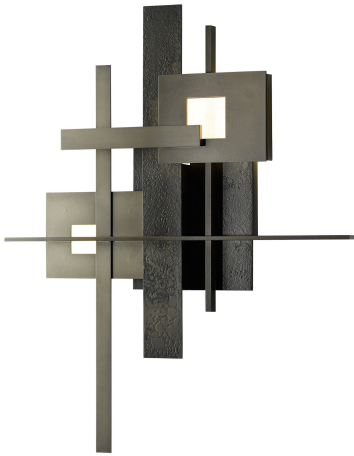

## Planar LED Sconce

**Base Item #217310**  
**Configured Item #217310-1002**  
 217310-LED-07

**FINISH**  
 Dark Smoke - 07

**LAMPING**  
 LED

#### Planar LED Sconce

Base Item #: 217310  
 Configured Item #: 217310-1002  
 217310-LED-07

Direct wire wall sconce.

- Handcrafted to order by skilled artisans in Vermont, USA
- Lifetime Limited Warranty when installed in residential setting