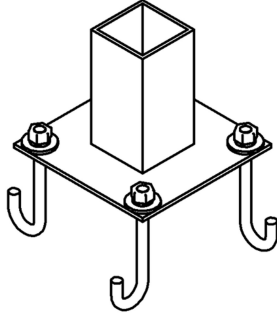

PRODUCT SPECIFICATIONS

*Image shown may not reflect your configured options

Pier Mount Outdoor

Base Item #390006
Configured Item #390006-1008
 390006-77

FINISH
 Coastal Dark Smoke - 77

OPTIONS

FINISH

Coastal Black - 10
 Coastal Natural Iron - 20
 Coastal Mahogany - 73
 Coastal Bronze - 75
 Coastal Dark Smoke - 77
 Coastal Burnished Steel - 78

SPECIFICATIONS

Pier Mount Outdoor

Base Item #: 390006
 Configured Item #: 390006-1008
 390006-77

Square pier mount for bollard or post light. Includes J-Bolts, lock washers, nuts, template, and mounting flange. Made of aluminum.

Dimensions

Height	4.00"
Diameter	2.00"
Packed Weight	4.00 lbs
Shipping (DIM) Weight	4.00 lbs

Lamping

IES Files Available: N

Safety Rating

UL, CUL listed