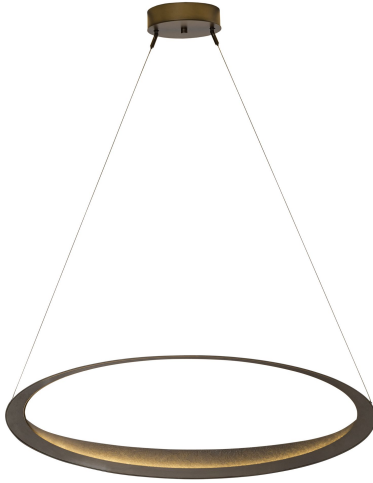

HUBBARDTON FORGE.

PRODUCT SPECIFICATIONS

*Image shown may not reflect your configured options

Penumbra LED Pendant

Base Item #139810
Configured Item #139810-1018
 139810-LED-STND-07-07

FINISH
 Dark Smoke - 07

ACCENT
 Dark Smoke - 07

OVERALL HEIGHT
 Standard: 18.00" - 100.00"

LAMPING
 LED

OPTIONS

FINISH	ACCENT	OVERALL HEIGHT	LAMPING
Mahogany - 03	Mahogany - 03	18.00" - 100.00"	LED
Bronze - 05	Bronze - 05		
Dark Smoke - 07	Dark Smoke - 07		
Burnished Steel - 08	Burnished Steel - 08		
Black - 10	Black - 10		
Natural Iron - 20	Natural Iron - 20		
Vintage Platinum - 82	Vintage Platinum - 82		
Soft Gold - 84	Soft Gold - 84		

SPECIFICATIONS

Penumbra LED Pendant

Base Item #: 139810
 Configured Item #: 139810-1018
 139810-LED-STND-07-07

Adjustable cable-hung pendant with finish and accent options.
 Choose a finish for the canopy and outer oval frame and an accent for the inner forged textured plate.

Dimensions

Height	12.00"
Length	36.00"
Width	2.00"
Product Weight	13.40 lbs
Overall Height	18.00" to 100.00"
Canopy	7.3" OD
Packed Weight	27.00 lbs
Shipping (DIM) Weight	54.00 lbs

LED Lamping Dedicated

LED: 19 watts
 CCT: 3000K
 CRI: 90
 Input: 120-277Vac
 Dimming: Line Voltage, ELV
 Delivered Lumens: 800*
 LED Source Lumens: 1500
 IES Files Available: N
 * *Not photometric tested, calculated from similar product*