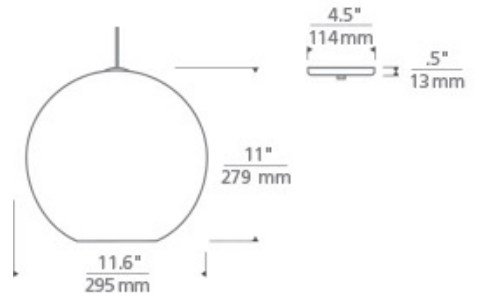

700 _____ PALP _____

JOB NAME _____

NOTES _____

PALESTRA MEDIUM PENDANT

SPECIFICATIONS

HARDWARE MATERIAL	Metal
SHADE MATERIAL	Glass
NET WEIGHT	9 lbs
HEIGHT	11in
WIDTH	11.6in
LENGTH	11.6in
UP LIGHT / DOWN LIGHT / BOTH?	
WET LISTED	
DAMP LISTED	Yes
DRY LISTED	
MIN. HANGING HEIGHT	17in
MAX HANGING HEIGHT	83in
TOTAL CORD LENGTH	72in
TOTAL STEM LENGTH	
STEM QTY	
SLOPED CEILING ADAPTABLE?	
GENERAL LISTING	
INCLUDES	