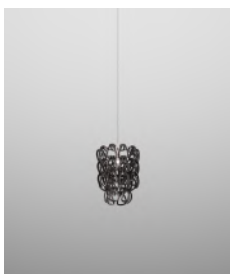

OTHER VERSIONS AVAILABLE

MGIOG SP 25