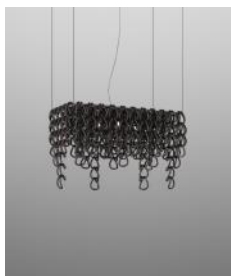

Modello SP CLA_CE

Minigiogali is smaller version of Giogali, which allows to make the most of the aesthetic and decorative potential of these fascinating crystal hooks, adapting them to different needs and sizes of rooms. The new restyling of some articles contributes to a more harmonious silhouette and improved light diffusion.

design Angelo Mangiarotti 1967

 Vistosi

OTHER VERSIONS AVAILABLE

MGIQG SP CLO

MGIQG SP RE2