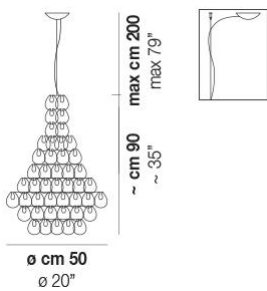

Modello SP CLA_CE

Minigiogali is smaller version of Giogali, which allows to make the most of the aesthetic and decorative potential of these fascinating crystal hooks, adapting them to different needs and sizes of rooms. The new restyling of some articles contributes to a more harmonious silhouette and improved light diffusion.

GLASS FINISH

FRAME FINISH

MGIOG SP CLA NE CR E27 CE