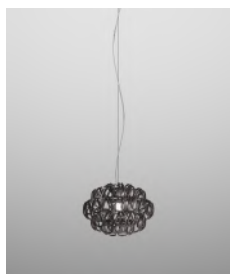

Modello SP CLA_CE

Minigiogali is smaller version of Giogali, which allows to make the most of the aesthetic and decorative potential of these fascinating crystal hooks, adapting them to different needs and sizes of rooms. The new restyling of some articles contributes to a more harmonious silhouette and improved light diffusion.

GLASS FINISH

FRAME FINISH

LIGHT SOURCES

3x77W 220-240 V 50/60 Hz E27

TECH DATA

VOLUME: Mc 0,68

PACKAGE: N.3

NET WEIGHT: Kg 13,00

GROSS WEIGHT: Kg 28,00

CERTIFICATIONS

EU Cert

International Cert

OTHER VERSIONS AVAILABLE

MGIOG SP 35