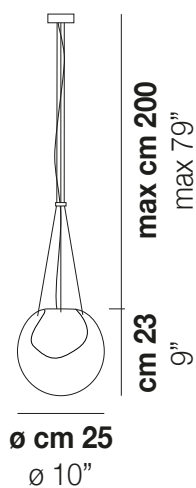

POC SP 25

TECHNICAL DATA:

CERTIFICATIONS:

LIGHT SOURCES

1x60W 220-240 V G9
 50/60 Hz

VOLUME Mc 0,05
 GROSS WEIGHT Kg 5
 NET WEIGHT Kg 2,5

download

SHADE FINISHING