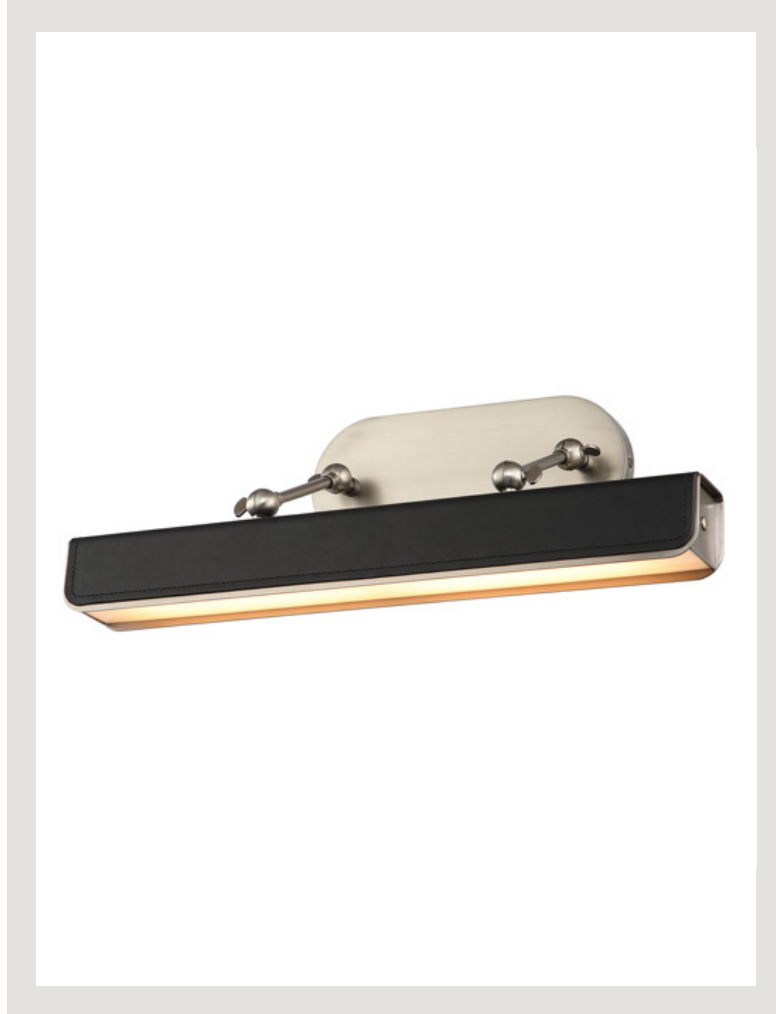

## VALISE PICTURE

PL307919ANTL

FIXTURE DIMENSIONS	19.7"W x 2.4"H x x 7.4"E
HEIGHT FROM CENTER	2.3"
WEIGHT	-
GLASS	-
MATERIAL	Brass & Steel
CANOPY SIZE	10.6"W x 4.5"H x 0.8"E
LAMPING	LED - details below
VOLTAGE	120V
WIRE / CORD LENGTH	
CORD TYPE	-
MINIMUM HANG HEIGHT	-
INSTALL OPTIONS	-
ADA COMPLIANT	-
CERTIFICATION	ETL
UPC	841387002474
PACKAGE SIZE	-
PACKAGE WEIGHT	-