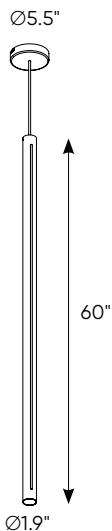

PDLED120-60