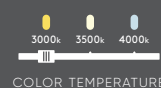

Cylindrical pendant clusters

These beautiful modern pendants with vertical light strips running along the side create tasteful accents to any interior design. Height adjustable 10-foot cables and flexible switch-selectable color temperatures make these decorative pendants an easy choice. Available in multiple sizes and finishes.

DAMP

Intertek