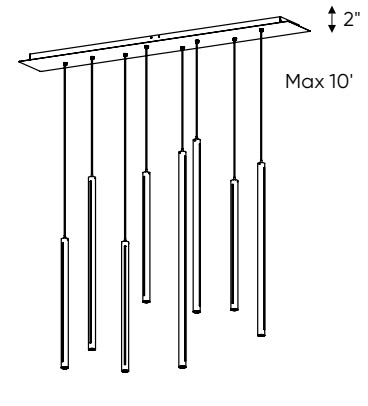

Specifications

Over 50,000 hours of service life
 Adjustable cable length to 10 feet
 Switch-selectable CCT: 3000 K/3500 K/4000 K inside canopy
 Frosted reflector
 Low power consumption
 Superior color consistency
 Canopy mount on 4" octagon junction box
 Integrated dimmable driver

PDLED120-5

Ø22"

PDLED120-8

Ø26"

PDLED120-SQ5

47-5/16" x 11"

PDLED120-SQ8

84" x 12"