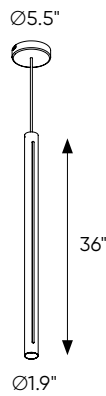

PDLED120-36