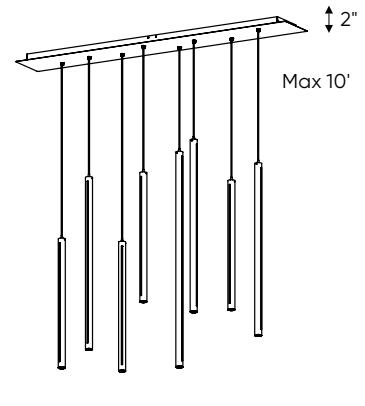

Specifications

Over 50,000 hours of service life
 Adjustable cable length to 10 feet
 Switch-selectable CCT: 3000 K/3500 K/4000 K inside canopy
 Frosted reflector
 Low power consumption
 Superior color consistency
 Canopy mount on 4" octagon junction box
 Integrated dimmable driver

PDLED120-5

Ø22"

PDLED120-8

Ø26"

PDLED120-SQ5

47-5/16" x 11"

PDLED120-SQ8

84" x 12"