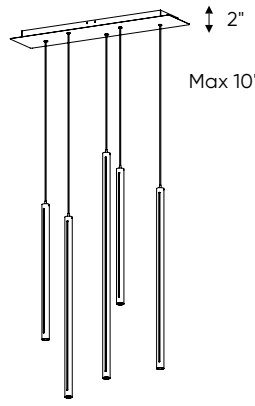

Specifications

Over 50,000 hours of service life
 Adjustable cable length to 10 feet
 Switch-selectable CCT: 3000 K/3500 K/4000 K inside canopy
 Frosted reflector
 Low power consumption
 Superior color consistency
 Canopy mount on 4" octagon junction box
 Integrated dimmable driver

Specifications

Over 50,000 hours of service life
 Individually adjustable cable length up to 10 feet
 Switch-selectable CCT: 3000 K/3500 K/4000 K inside canopy
 Frosted reflector
 Low power consumption
 Superior color consistency
 Canopy mount on 4" octagon junction box
 Integrated dimmable driver
 Compatible with TRIAC, ELV and 0-10 V dimmers
 Suitable for damp locations
 Refer to website for dimmer compatibility
 5-year warranty

Finish

- **BK** Black
- **WH** White

Order example

PDLED120-8-WH
 Dimmable PDLED120-8, Ø26" canopy with 8 clustered cylindrical pendants in a white finish

Note

Other Color °T and Finishes available, but may require MOQ's and longer lead times. Please contact your DALI representative for more information.

PDLED120-5

Ø22"

PDLED120-8

Ø26"

PDLED120-SQ5

47-5/16" x 11"

PDLED120-SQ8

84" x 12"