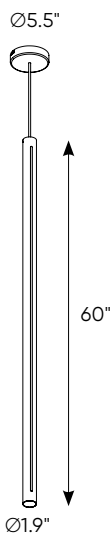

PDLED120-60