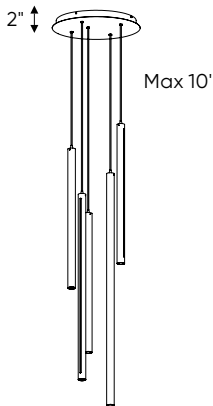

Specifications

Over 50,000 hours of service life
 Adjustable cable length to 10 feet
 Switch-selectable CCT: 3000 K/3500 K/4000 K inside canopy
 Frosted reflector
 Low power consumption
 Superior color consistency
 Canopy mount on 4" octagon junction box
 Integrated dimmable driver

Specifications

Over 50,000 hours of service life
 Individually adjustable cable length up to 10 feet
 Switch-selectable CCT: 3000 K/3500 K/4000 K inside canopy
 Frosted reflector
 Low power consumption
 Superior color consistency
 Canopy mount on 4" octagon junction box
 Integrated dimmable driver
 Compatible with TRIAC, ELV and 0-10 V dimmers
 Suitable for damp locations
 Refer to website for dimmer compatibility
 5-year warranty

Finish

- **BK** Black
- **WH** White

Order example

PDLED120-8-WH
 Dimmable PDLED120-8, Ø26" canopy with 8 clustered cylindrical pendants in a white finish

Note

Other Color °T and Finishes available, but may require MOQ's and longer lead times. Please contact your DALI representative for more information.

PDLED120-5

Ø22"

PDLED120-8

Ø26"

PDLED120-SQ5

47-5/16" x 11"

PDLED120-SQ8

84" x 12"