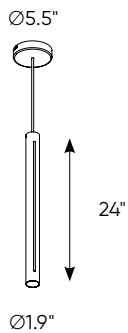

Model	Size	Watts	Delivered lumens	CRI	Color °T	Voltage
PDLED120-24	24"	30 W	300 lm	90	3000 K - 3500 K - 4000 K	120 V - 277 V
PDLED120-36	36"	30 W	300 lm	90	3000 K - 3500 K - 4000 K	120 V - 277 V
PDLED120-48	48"	30 W	300 lm	90	3000 K - 3500 K - 4000 K	120 V - 277 V
PDLED120-60	60"	30 W	300 lm	90	3000 K - 3500 K - 4000 K	120 V - 277 V

Specifications

Over 50,000 hours of service life
Adjustable cable length to 10 feet
Switch-selectable CCT: 3000 K/3500 K/4000 K inside canopy
Frosted reflector
Low power consumption
Superior color consistency
Canopy mount on 4" octagon junction box
Integrated dimmable driver

Compatible with TRIAC, ELV and 0-10 V dimmers
Suitable for damp locations
Refer to website for dimmer compatibility
5-year warranty

Finish

- **BK** Black
- **WH** White

Order example

PDLED120-36-WH
Dimmable PDLED120-36 36" cylindrical pendant in a white finish

Note

Other Color °T and Finishes available, but may require MOQ's and longer lead times. Please contact your DALs representative for more information.

PDLED120-24