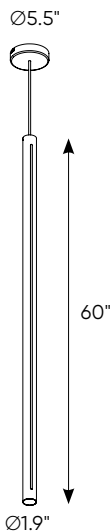

PDLED120-60