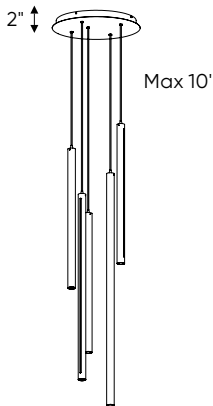

**Specifications**

Over 50,000 hours of service life  
 Adjustable cable length to 10 feet  
 Switch-selectable CCT: 3000 K/3500 K/4000 K inside canopy  
 Frosted reflector  
 Low power consumption  
 Superior color consistency  
 Canopy mount on 4" octagon junction box  
 Integrated dimmable driver

### Specifications

Over 50,000 hours of service life  
 Individually adjustable cable length up to 10 feet  
 Switch-selectable CCT: 3000 K/3500 K/4000 K inside canopy  
 Frosted reflector  
 Low power consumption  
 Superior color consistency  
 Canopy mount on 4" octagon junction box  
 Integrated dimmable driver  
 Compatible with TRIAC, ELV and 0-10 V dimmers  
 Suitable for damp locations  
 Refer to website for dimmer compatibility  
 5-year warranty

### Finish

- **BK** Black
- **WH** White

**PDLED120-5**

Ø22"

**PDLED120-8**

Ø26"

**PDLED120-SQ5**

47-5/16" x 11"

**PDLED120-SQ8**

84" x 12"