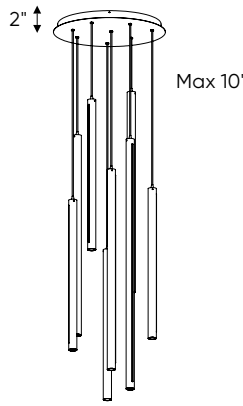

**Specifications**

Over 50,000 hours of service life  
 Adjustable cable length to 10 feet  
 Switch-selectable CCT: 3000 K/3500 K/4000 K inside canopy  
 Frosted reflector  
 Low power consumption  
 Superior color consistency  
 Canopy mount on 4" octagon junction box  
 Integrated dimmable driver

### Specifications

Over 50,000 hours of service life  
 Individually adjustable cable length up to 10 feet  
 Switch-selectable CCT: 3000 K/3500 K/4000 K inside canopy  
 Frosted reflector  
 Low power consumption  
 Superior color consistency  
 Canopy mount on 4" octagon junction box  
 Integrated dimmable driver  
 Compatible with TRIAC, ELV and 0-10 V dimmers  
 Suitable for damp locations  
 Refer to website for dimmer compatibility  
 5-year warranty

### Order example

**PDLED120-8-WH**  
 Dimmable PDLED120-8, Ø26" canopy with 8 clustered cylindrical pendants in a white finish

**Note**  
 Other Color °T and Finishes available, but may require MOQ's and longer lead times. Please contact your DALI representative for more information.

**PDLED120-5**

Ø22"

**PDLED120-8**

Ø26"

**PDLED120-SQ5**

47-5/16" x 11"

**PDLED120-SQ8**

84" x 12"