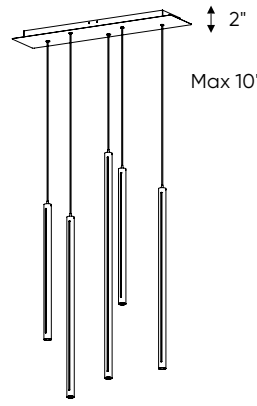

**Specifications**

Over 50,000 hours of service life  
 Adjustable cable length to 10 feet  
 Switch-selectable CCT: 3000 K/3500 K/4000 K inside canopy  
 Frosted reflector  
 Low power consumption  
 Superior color consistency  
 Canopy mount on 4" octagon junction box  
 Integrated dimmable driver

### Order example

**PDLED120-8-WH**  
 Dimmable PDLED120-8, Ø26" canopy with 8 clustered cylindrical pendants in a white finish

**Note**  
 Other Color °T and Finishes available, but may require MOQ's and longer lead times. Please contact your DALI representative for more information.

**PDLED120-5**

Ø22"

**PDLED120-8**

Ø26"

**PDLED120-SQ5**

47-5/16" x 11"

**PDLED120-SQ8**

84" x 12"