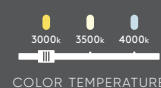

# Cylindrical pendant

These beautiful modern pendants with vertical light strips running along the side create tasteful accents to any interior design, whether in a cluster or standalone. Height adjustable 10-foot cables and flexible switch-selectable color temperatures make these decorative pendants an easy choice. Available in multiple sizes and finishes.

DAMP

COLOR TEMPERATURE

Intertek

Model	Size	Watts	Delivered lumens	CRI	Color °T	Voltage
<b>PDLED120-24</b>	24"	30 W	300 lm	90	3000 K - 3500 K - 4000 K	120 V - 277 V
<b>PDLED120-36</b>	36"	30 W	300 lm	90	3000 K - 3500 K - 4000 K	120 V - 277 V
<b>PDLED120-48</b>	48"	30 W	300 lm	90	3000 K - 3500 K - 4000 K	120 V - 277 V
<b>PDLED120-60</b>	60"	30 W	300 lm	90	3000 K - 3500 K - 4000 K	120 V - 277 V

**Specifications**

Over 50,000 hours of service life  
 Adjustable cable length to 10 feet  
 Switch-selectable CCT: 3000 K/3500 K/4000 K inside canopy  
 Frosted reflector  
 Low power consumption  
 Superior color consistency  
 Canopy mount on 4" octagon junction box  
 Integrated dimmable driver

DAMP

COLOR TEMPERATURE

Intertek

Model	Size	Watts	Delivered lumens	CRI	Color °T	Voltage
<b>PDLED120-5</b>	Ø22"/5 lights	150 W	1500 lm	90	3000 K - 3500 K - 4000 K	120 V - 277 V
<b>PDLED120-8</b>	Ø26"/8 lights	150 W	1500 lm	90	3000 K - 3500 K - 4000 K	120 V - 277 V
<b>PDLED120-SQ5</b>	47"/5 lights	240 W	2400 lm	90	3000 K - 3500 K - 4000 K	120 V - 277 V
<b>PDLED120-SQ8</b>	84"/8 lights	240 W	2400 lm	90	3000 K - 3500 K - 4000 K	120 V - 277 V