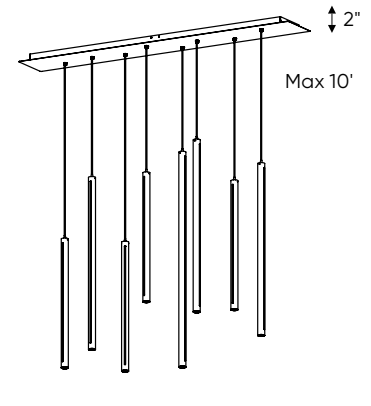

### Order example

**PDLED120-8-WH**  
 Dimmable PDLED120-8, Ø26" canopy with 8 clustered cylindrical pendants in a white finish

**Note**  
 Other Color °T and Finishes available, but may require MOQ's and longer lead times. Please contact your DALI representative for more information.

**PDLED120-5**

Ø22"

**PDLED120-8**

Ø26"

**PDLED120-SQ5**

47-5/16" x 11"

**PDLED120-SQ8**

84" x 12"