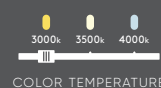

Cylindrical pendant

These beautiful modern pendants with vertical light strips running along the side create tasteful accents to any interior design, whether in a cluster or standalone. Height adjustable 10-foot cables and flexible switch-selectable color temperatures make these decorative pendants an easy choice. Available in multiple sizes and finishes.

DAMP

COLOR TEMPERATURE

Intertek

Model	Size	Watts	Delivered lumens	CRI	Color °T	Voltage
PDLED120-24	24"	30 W	300 lm	90	3000 K - 3500 K - 4000 K	120 V - 277 V
PDLED120-36	36"	30 W	300 lm	90	3000 K - 3500 K - 4000 K	120 V - 277 V
PDLED120-48	48"	30 W	300 lm	90	3000 K - 3500 K - 4000 K	120 V - 277 V
PDLED120-60	60"	30 W	300 lm	90	3000 K - 3500 K - 4000 K	120 V - 277 V

Specifications

Over 50,000 hours of service life
 Adjustable cable length to 10 feet
 Switch-selectable CCT: 3000 K/3500 K/4000 K inside canopy
 Frosted reflector
 Low power consumption
 Superior color consistency
 Canopy mount on 4" octagon junction box
 Integrated dimmable driver

DAMP

Intertek

Model	Size	Watts	Delivered lumens	CRI	Color °T	Voltage
PDLED120-5	Ø22"/5 lights	150 W	1500 lm	90	3000 K - 3500 K - 4000 K	120 V - 277 V
PDLED120-8	Ø26"/8 lights	150 W	1500 lm	90	3000 K - 3500 K - 4000 K	120 V - 277 V
PDLED120-SQ5	47"/5 lights	240 W	2400 lm	90	3000 K - 3500 K - 4000 K	120 V - 277 V
PDLED120-SQ8	84"/8 lights	240 W	2400 lm	90	3000 K - 3500 K - 4000 K	120 V - 277 V