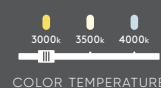

Cylindrical pendant clusters

These beautiful modern pendants with vertical light strips running along the side create tasteful accents to any interior design. Height adjustable 10-foot cables and flexible switch-selectable color temperatures make these decorative pendants an easy choice. Available in multiple sizes and finishes.

DAMP

COLOR TEMPERATURE

Intertek