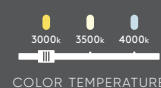

Cylindrical pendant

These beautiful modern pendants with vertical light strips running along the side create tasteful accents to any interior design, whether in a cluster or standalone. Height adjustable 10-foot cables and flexible switch-selectable color temperatures make these decorative pendants an easy choice. Available in multiple sizes and finishes.

DAMP

COLOR TEMPERATURE

Intertek

Model	Size	Watts	Delivered lumens	CRI	Color °T	Voltage
PDLED120-24	24"	30 W	300 lm	90	3000 K - 3500 K - 4000 K	120 V - 277 V
PDLED120-36	36"	30 W	300 lm	90	3000 K - 3500 K - 4000 K	120 V - 277 V
PDLED120-48	48"	30 W	300 lm	90	3000 K - 3500 K - 4000 K	120 V - 277 V
PDLED120-60	60"	30 W	300 lm	90	3000 K - 3500 K - 4000 K	120 V - 277 V

Specifications

Over 50,000 hours of service life
 Adjustable cable length to 10 feet
 Switch-selectable CCT: 3000 K/3500 K/4000 K inside canopy
 Frosted reflector
 Low power consumption
 Superior color consistency
 Canopy mount on 4" octagon junction box
 Integrated dimmable driver

DAMP

COLOR TEMPERATURE

Intertek

Model	Size	Watts	Delivered lumens	CRI	Color °T	Voltage
PDLED120-5	Ø22"/5 lights	150 W	1500 lm	90	3000 K - 3500 K - 4000 K	120 V - 277 V
PDLED120-8	Ø26"/8 lights	150 W	1500 lm	90	3000 K - 3500 K - 4000 K	120 V - 277 V
PDLED120-SQ5	47"/5 lights	240 W	2400 lm	90	3000 K - 3500 K - 4000 K	120 V - 277 V
PDLED120-SQ8	84"/8 lights	240 W	2400 lm	90	3000 K - 3500 K - 4000 K	120 V - 277 V