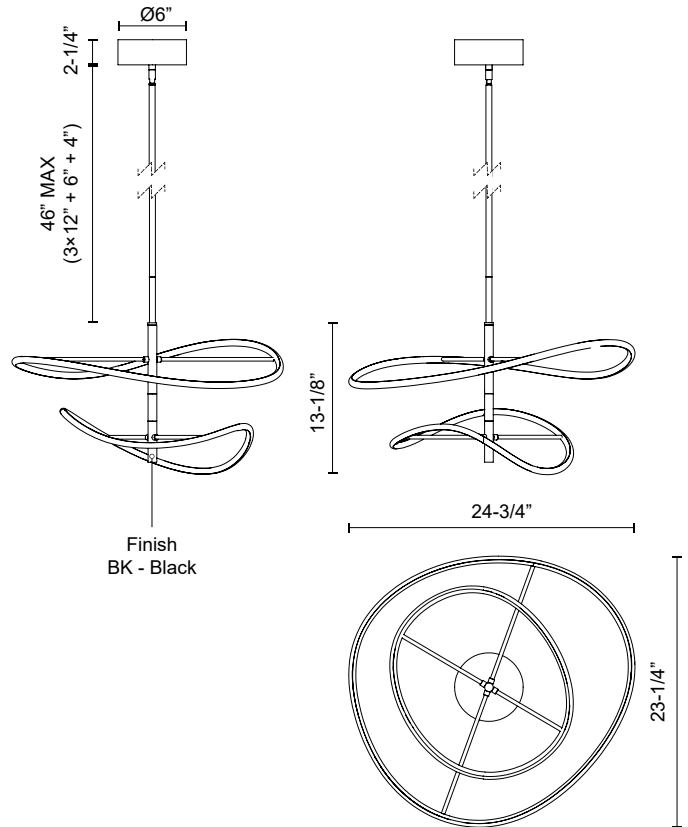

COLLIDE PD96424

PENDANTS

PROJECT

PD96424-BK
Black

SPECIFICATION DETAILS

Fixture Dimensions	L23-1/4" x W24-3/4" x H13-1/8"
Light Source	LED with DC Driver
Wattage	41W
Total Lumens	3230lm
Delivered Lumens	1920lm*
Voltage	120V
Color Temperature	3000K
CRI (Ra)	90CRI
Optional Color Temps	2700K - 5000K Available, Minimum Order Quantities Apply
LED Rated Life	50,000 hours
Dimming	100% - 10%, TRIAC or ELV Dimmer (Not Included)
Diffuser Details	White Silicone
Adjustable	Yes
Rod Length	46" Max (3x12" + 1x6" + 1x4")
Minimum Hang Height	24"
Sloped Ceiling Adaptable	Yes, Up to 45 Degrees
Location	Dry
Compliance	T24-JA8
Illumination Direction	Up/Down
CEC Title 24 JA8	Yes, JA8-22
Canopy Dimensions	D6" x H2-1/4"

* For custom options, consult factory for details.

* For warranty information, please visit www.kuzcolighting.com/warranty

DESCRIPTION

Straight out of an artist's sketchbook comes the Collide Collection. A dramatic family of lights that are pieces of sculptural beauty to illuminate your home in all the best ways. Curved LED strips with frosted silicone diffusers are beautifully formed, colliding with dark, powder-coated black aluminum in this striking statement piece that demands showing off.