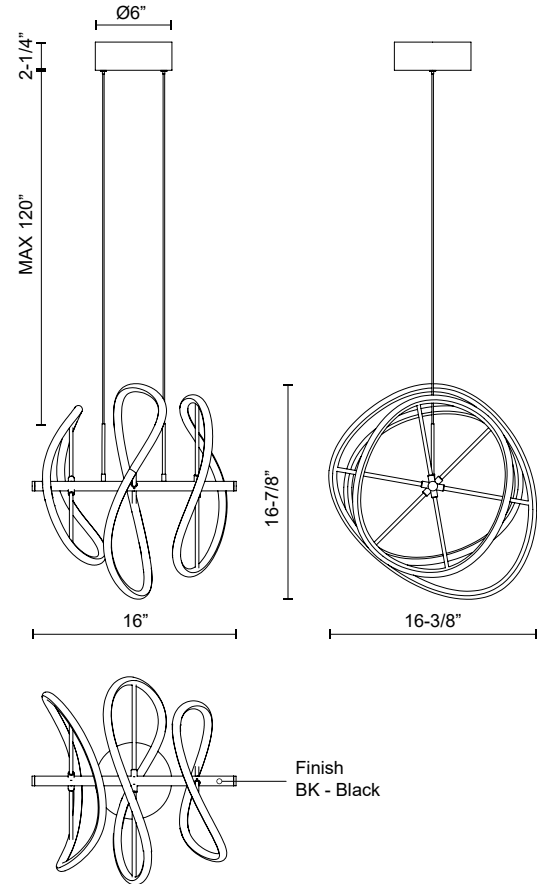

COLLIDE PD96416

PENDANTS

PROJECT

PD96416-BK
Black

SPECIFICATION DETAILS

Fixture Dimensions	L16" x W16-3/8" x H16-7/8"
Light Source	LED with DC Driver
Wattage	50W
Total Lumens	3900lm
Delivered Lumens	2250lm*
Voltage	120V
Color Temperature	3000K
CRI (Ra)	90CRI
Optional Color Temps	2700K - 5000K Available, Minimum Order Quantities Apply
LED Rated Life	50,000 hours
Dimming	100% - 10%, TRIAC or ELV Dimmer (Not Included)
Diffuser Details	White Silicone
Adjustable	Yes
Wire Length	120" Max
Wire Type	Black
Minimum Hang Height	24"
Sloped Ceiling Adaptable	Yes
Location	Dry
Compliance	T24-JA8
Illumination Direction	Up/Down
CEC Title 24 JA8	Yes, JA8-22
Canopy Dimensions	D6" x H2-1/4"

* For custom options, consult factory for details.

* For warranty information, please visit www.kuzcolighting.com/warranty

DESCRIPTION

Straight out of an artist's sketchbook comes the Collide Collection. A dramatic family of lights that are pieces of sculptural beauty to illuminate your home in all the best ways. Curved LED strips with frosted silicone diffusers are beautifully formed, colliding with dark, powder-coated black aluminum in this striking statement piece that demands showing off.