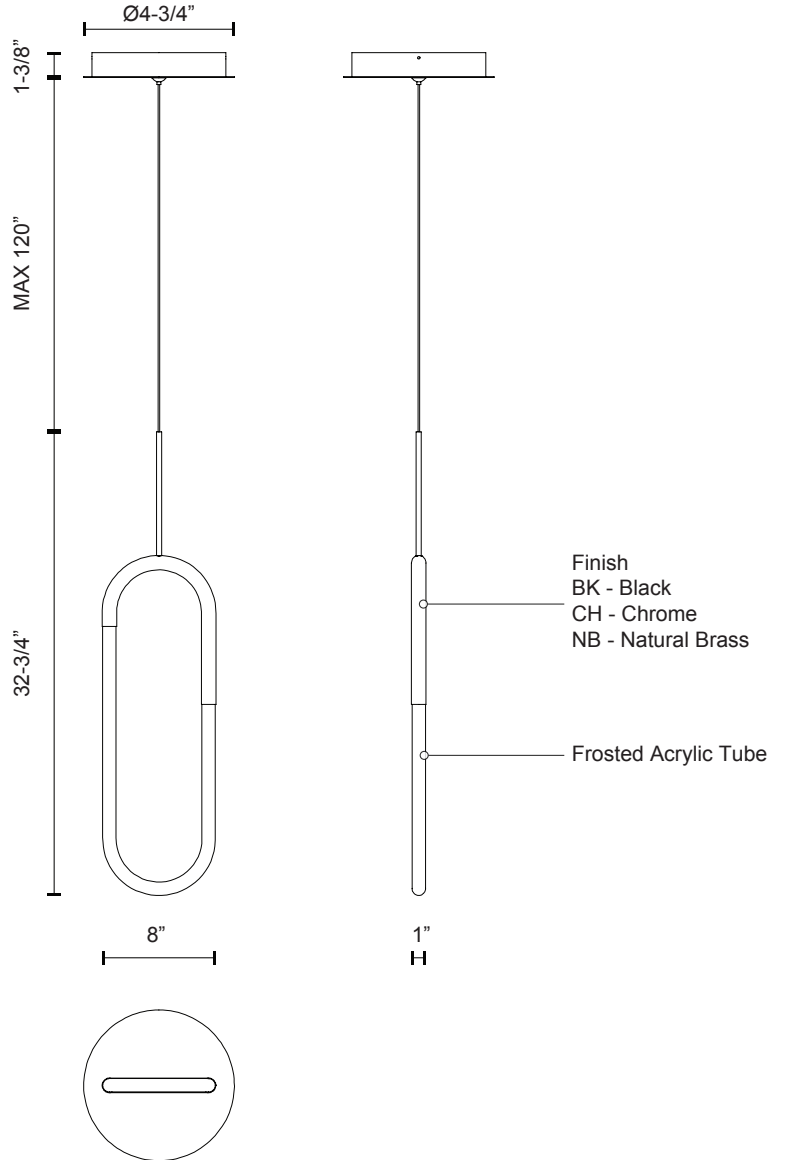

PD95108

Specification Sheet

Pendant

BK - Black

CH - Chrome

NB - Natural Brass

PROJECT					
DATE				TYPE	
Voltage	Watt	LED Lumens	Delivered Lumens	Finish(es)	Color Temp 3000K
120V	13W	1100lm*	710lm*	BK - Black	CRI (Ra) >90
120V	13W	1100lm*	710lm*	CH - Chrome	Dimming 100%-10%
120V	13W	1100lm*	710lm*	NB - Natural Brass	Rated Life 50,000 hours

*Preliminary figures

Product Descriptions

Extruded aluminum body, acrylic frosted tube, matte powder-coated or plated finish

Product Details

High system efficacy. Low total life cycle cost. ETL Listed. 5-years warranty.

Canopy Dimensions:
D4-3/4" x H1-3/8"

Comments: