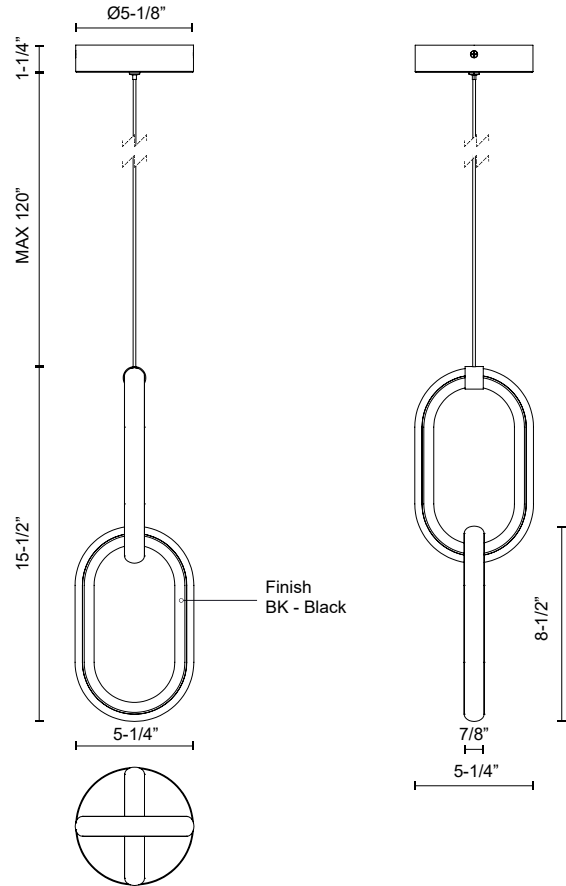

AIREN PD92615

PENDANTS

PROJECT

PD92615-BK
Black

SPECIFICATION DETAILS

Fixture Dimensions	L5-1/4" x W5-1/4" x H15-1/2"
Light Source	LED with DC Driver
Wattage	20W
Total Lumens	1600lm
Delivered Lumens	1161lm
Voltage	120V
Color Temperature	3000K
CRI (Ra)	90CRI
Optional Color Temps	2700K - 5000K Available, Minimum Order Quantities Apply
LED Rated Life	50,000 hours
Dimming	100% - 10%, TRIAC or ELV Dimmer (Not Included)
Diffuser Details	White Silicone
Adjustable	Yes
Wire Length	120" Max
Wire Type	Black
Minimum Hang Height	20"
Sloped Ceiling Adaptable	Yes
Location	Dry
Compliance	T24-JA8
Illumination Direction	Up/Down
CEC Title 24 JA8	Yes, JA8-22
Canopy Dimensions	D5-1/8" x H1-1/4"

* For custom options, consult factory for details.

* For warranty information, please visit www.kuzcolighting.com/warranty

DESCRIPTION

The sophistication and elegance of jewelry are at the heart of the Airen Collection. This sleek chain link design comprises interlocking ovals with LEDs around the exterior. With 360-degree illumination, the Airen family immediately ignites a room with both light and personality.