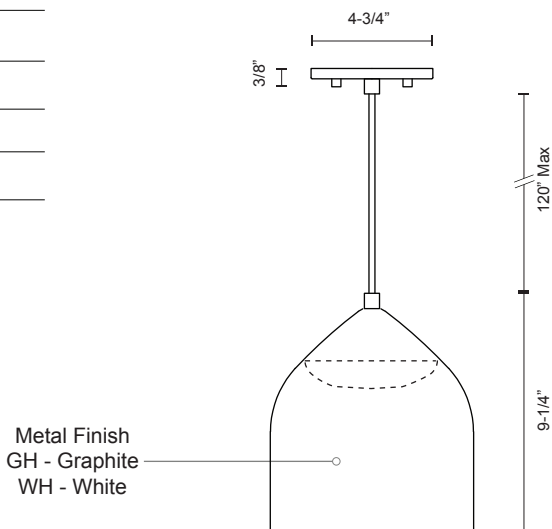

PD9108-GH/CP

PROJECT	
DATE	TYPE

Metal Finish  
 GH - Graphite  
 WH - White

Interior  
 CP - Copper  
 BU - Blue  
 GD - Gold  
 SV - Silver

High Efficiency  
 Spherical Polymeric Diffuser  
 + Lamp Cover