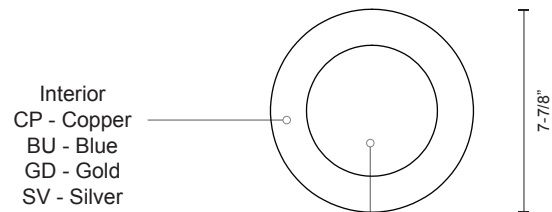

Interior
CP - Copper
BU - Blue
GD - Gold
SV - Silver

High Efficiency
Spherical Polymeric Diffuser
+ Lamp Cover

Exterior:

Interior:

- CP - Copper
- BU - Blue
- GD - Gold
- SV - Silver