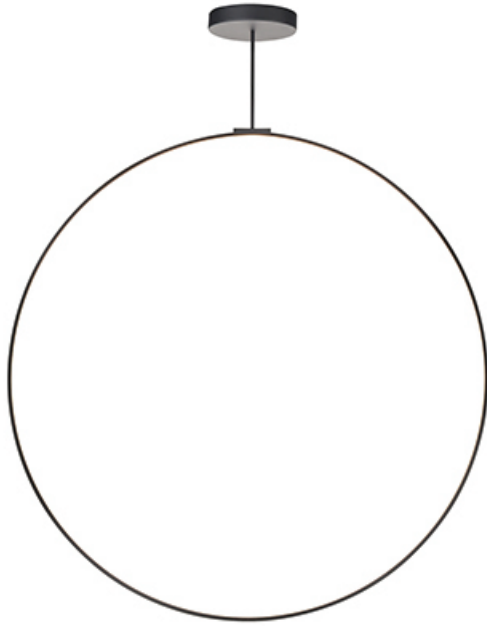

PD82560

Specification Sheet

Pendant

PROJECT					
DATE				TYPE	
Voltage	Watt	LED Lumens	Delivered Lumens	Finish(es)	Color Temp 3000K
120V	80W	6800lm	1930lm*	BK - Black	CRI (Ra) >90
120V	80W	6800lm	3405lm*	BN - Brushed Nickel	Dimming 100%-10%
120V	80W	6800lm	3935lm*	WH - White	Rated Life 50,000 hours

*Preliminary figures

BK - Black

BN - Brushed Nickel

WH - White

Finish
BK - Black
BN - Brushed Nickel
WH - White

11"
1-3/4" H

Product Descriptions

Aluminum ring with circular ceiling mount. Circular profile. Flexible silicon-rubber diffuser. Metallic & matte powder-coated finishes. Up and down light. Max. stem length of 46"

Dimmable with ELV or TRIAC dimmer (not included).

Custom options available.

Canopy Dimensions:
D11" x H1-3/4"

Comments:

KUZCO

19054 28th Avenue
Surrey, BC, Canada
V3Z 6M3

20190528

T: 604 538 7162
F: 604 538 7196
W: Kuzcolighting.com