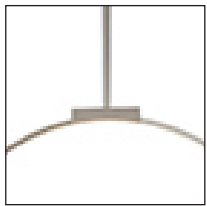

PD82560

Specification Sheet

Pendant

PROJECT					
DATE				TYPE	
Voltage	Watt	LED Lumens	Delivered Lumens	Finish(es)	Color Temp 3000K
120V	80W	6800lm	1930lm*	BK - Black	CRI (Ra) >90
120V	80W	6800lm	3405lm*	BN - Brushed Nickel	Dimming 100%-10%
120V	80W	6800lm	3935lm*	WH - White	Rated Life 50,000 hours

*Preliminary figures

BK - Black

BN - Brushed Nickel

WH - White

Finish
BK - Black
BN - Brushed Nickel
WH - White

11"
1-3/4" H

Product Descriptions

Aluminum ring with circular ceiling mount. Circular profile. Flexible silicon-rubber diffuser. Metallic & matte powder-coated finishes. Up and down light. Max. stem length of 46"