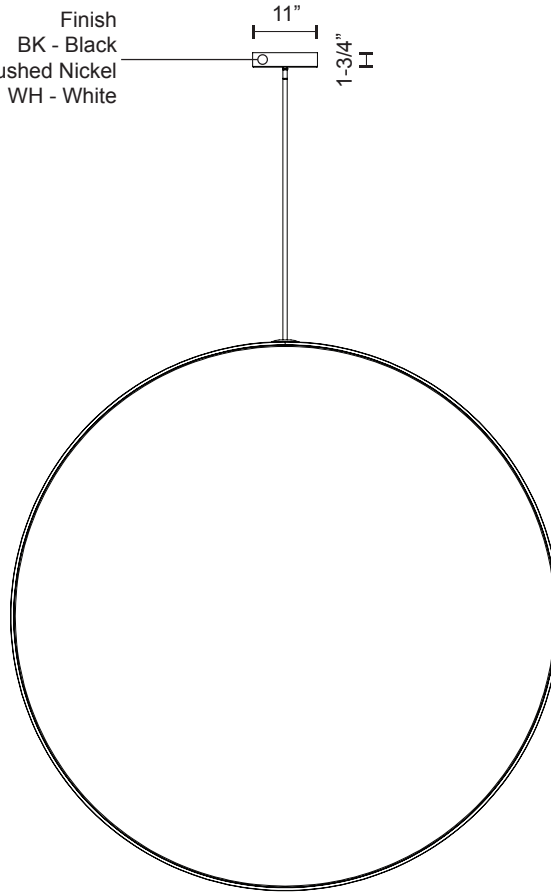

PD82560

Specification Sheet

Pendant

PROJECT					
DATE				TYPE	
Voltage	Watt	LED Lumens	Delivered Lumens	Finish(es)	Color Temp 3000K
120V	80W	6800lm	1930lm*	BK - Black	CRI (Ra) >90
120V	80W	6800lm	3405lm*	BN - Brushed Nickel	Dimming 100%-10%
120V	80W	6800lm	3935lm*	WH - White	Rated Life 50,000 hours

*Preliminary figures

BK - Black

BN - Brushed Nickel

WH - White

Finish
BK - Black
BN - Brushed Nickel
WH - White

11"
1-3/4" H

Product Descriptions

Aluminum ring with circular ceiling mount. Circular profile. Flexible silicon-rubber diffuser. Metallic & matte powder-coated finishes. Up and down light. Max. stem length of 46"

Dimmable with ELV or TRIAC dimmer (not included).

Custom options available.

Canopy Dimensions:
D11" x H1-3/4"

Comments:

KUZCO

19054 28th Avenue
Surrey, BC, Canada
V3Z 6M3

20190528

T: 604 538 7162
F: 604 538 7196
W: Kuzcolighting.com