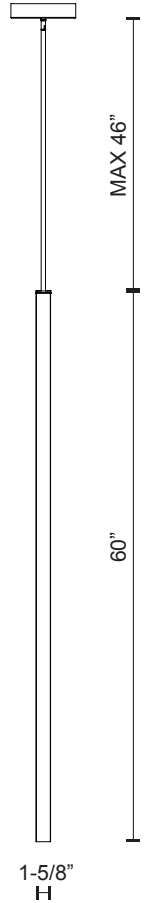

PD82560

Specification Sheet

Pendant

PROJECT					
DATE				TYPE	
Voltage	Watt	LED Lumens	Delivered Lumens	Finish(es)	Color Temp 3000K
120V	80W	6800lm	1930lm*	BK - Black	CRI (Ra) >90
120V	80W	6800lm	3405lm*	BN - Brushed Nickel	Dimming 100%-10%
120V	80W	6800lm	3935lm*	WH - White	Rated Life 50,000 hours

*Preliminary figures

BK - Black

BN - Brushed Nickel

WH - White

Finish
BK - Black
BN - Brushed Nickel
WH - White

11"
1-3/4" H

Product Descriptions

Aluminum ring with circular ceiling mount. Circular profile. Flexible silicon-rubber diffuser. Metallic & matte powder-coated finishes. Up and down light. Max. stem length of 46"

Dimmable with ELV or TRIAC dimmer (not included).

Custom options available.

Canopy Dimensions:
D11" x H1-3/4"

Comments:

KUZCO

19054 28th Avenue
Surrey, BC, Canada
V3Z 6M3

20190528

T: 604 538 7162
F: 604 538 7196
W: Kuzcolighting.com