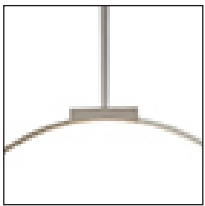

PD82548

Specification Sheet

Pendant

PROJECT					
DATE				TYPE	
Voltage	Watt	LED Lumens	Delivered Lumens	Finish(es)	Color Temp 3000K
120V	65W	5525lm	1570lm*	BK - Black	CRI (Ra) >90
120V	65W	5525lm	2770lm*	BN - Brushed Nickel	Dimming 100%-10%
120V	65W	5525lm	3200lm*	WH - White	Rated Life 50,000 hours

*Preliminary figures

Finish
 BK - Black
 BN - Brushed Nickel
 WH - White

9-1/2"
 1-5/8" H

MAX 46"
 48"
 1-5/8" H

BN - Brushed Nickel

WH - White

Product Descriptions

Aluminum ring with circular ceiling mount. Circular profile. Flexible silicon-rubber diffuser. Metallic & matte powder-coated finishes. Up and down light. Max. stem length of 46"

Dimmable with ELV or TRIAC dimmer (not included).

Custom options available.

Canopy Dimensions:
 D9-1/2" x H1-5/8"

Comments: