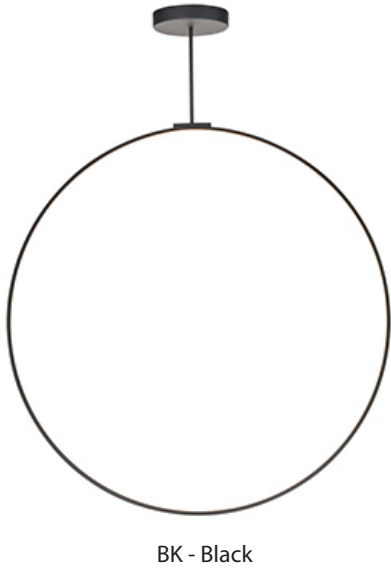

PD82548

Specification Sheet

Pendant

PROJECT					
DATE				TYPE	
Voltage	Watt	LED Lumens	Delivered Lumens	Finish(es)	Color Temp 3000K
120V	65W	5525lm	1570lm*	BK - Black	CRI (Ra) >90
120V	65W	5525lm	2770lm*	BN - Brushed Nickel	Dimming 100%-10%
120V	65W	5525lm	3200lm*	WH - White	Rated Life 50,000 hours

*Preliminary figures

Finish
 BK - Black
 BN - Brushed Nickel
 WH - White

9-1/2"
 1-5/8" H

MAX 46"
 48"
 1-5/8" H

BN - Brushed Nickel

WH - White

Product Descriptions

Aluminum ring with circular ceiling mount. Circular profile. Flexible silicon-rubber diffuser. Metallic & matte powder-coated finishes. Up and down light. Max. stem length of 46"

Dimmable with ELV or TRIAC dimmer (not included).

Custom options available.

Canopy Dimensions:
 D9-1/2" x H1-5/8"

Comments: