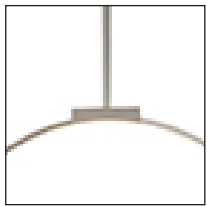

PD82524

Specification Sheet

Pendant

PROJECT		
DATE		TYPE

Voltage	Watt	LED Lumens	Delivered Lumens	Finish(es)	Color Temp	3000K
120V	37W	3145lm	895lm*	BK - Black	CRI (Ra)	>90
120V	37W	3145lm	1580lm*	BN - Brushed Nickel	Dimming	100%-10%
120V	327W	3145lm	1824lm*	WH - White	Rated Life	50,000 hours

*Preliminary figures

BK - Black

BN - Brushed Nickel

WH - White

MAX 46"

1-5/8"
H

Product Descriptions

Aluminum ring with circular ceiling mount. Circular profile. Flexible silicon-rubber diffuser. Metallic & matte powder-coated finishes. Up and down light. Max. stem length of 46"

Dimmable with ELV or TRIAC dimmer (not included).

Custom options available.

Canopy Dimensions:

D7-1/8" x H1-5/8"

Comments: