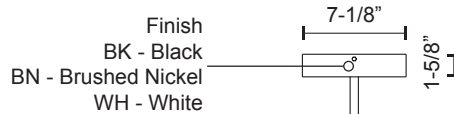

PD82524

Specification Sheet

Pendant

PROJECT		
DATE		TYPE

Voltage	Watt	LED Lumens	Delivered Lumens	Finish(es)	Color Temp	3000K
120V	37W	3145lm	895lm*	BK - Black	CRI (Ra)	>90
120V	37W	3145lm	1580lm*	BN - Brushed Nickel	Dimming	100%-10%
120V	327W	3145lm	1824lm*	WH - White	Rated Life	50,000 hours

*Preliminary figures

BK - Black

BN - Brushed Nickel

WH - White

MAX 46"

1-5/8"
H

Product Descriptions

Aluminum ring with circular ceiling mount. Circular profile. Flexible silicon-rubber diffuser. Metallic & matte powder-coated finishes. Up and down light. Max. stem length of 46"

Dimmable with ELV or TRIAC dimmer (not included).

Custom options available.

Canopy Dimensions:

D7-1/8" x H1-5/8"

Comments: