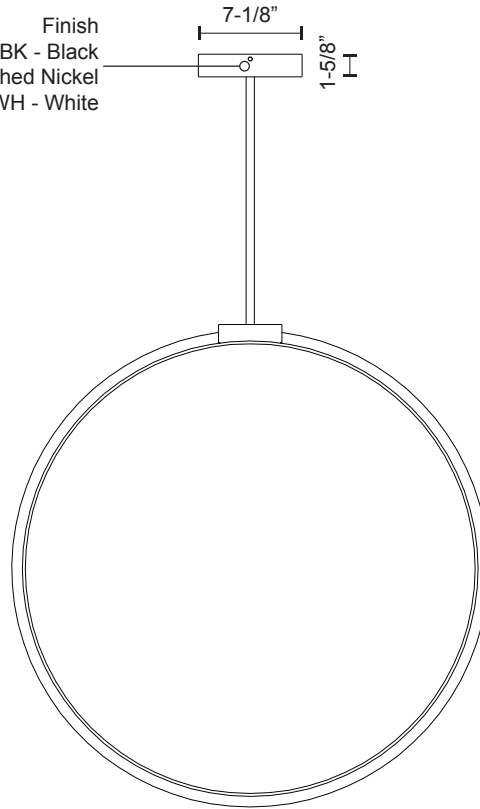

PD82524

Specification Sheet

Pendant

PROJECT		
DATE		TYPE

Voltage	Watt	LED Lumens	Delivered Lumens	Finish(es)	Color Temp	3000K
120V	37W	3145lm	895lm*	BK - Black	CRI (Ra)	>90
120V	37W	3145lm	1580lm*	BN - Brushed Nickel	Dimming	100%-10%
120V	327W	3145lm	1824lm*	WH - White	Rated Life	50,000 hours

*Preliminary figures

BK - Black

BN - Brushed Nickel

WH - White

MAX 46"

1-5/8"
H

Product Descriptions

Aluminum ring with circular ceiling mount. Circular profile. Flexible silicon-rubber diffuser. Metallic & matte powder-coated finishes. Up and down light. Max. stem length of 46"

Dimmable with ELV or TRIAC dimmer (not included).

Custom options available.

Canopy Dimensions:

D7-1/8" x H1-5/8"

Comments: