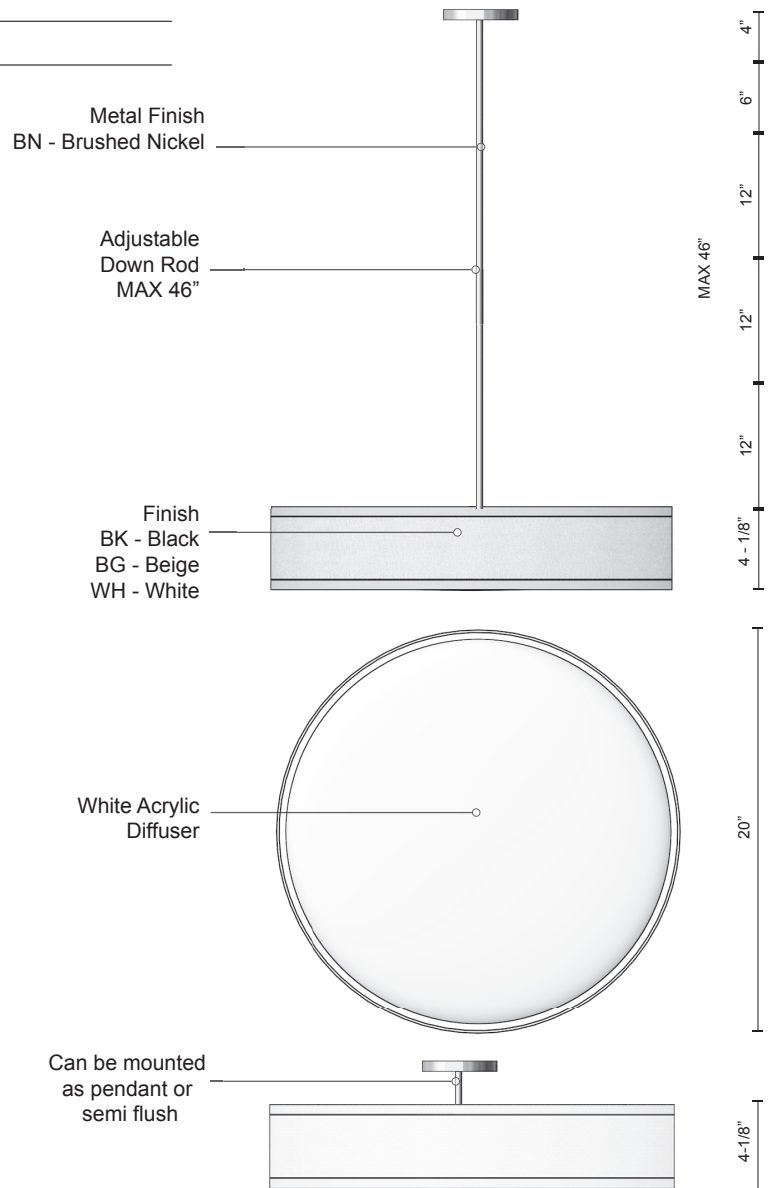

PD7920

SPECIFICATION SHEET

Sophisticated LED technology meets pendant with adjustable rod length

- Textured black, white or beige fabric shade with white acrylic diffuser
- Rod length: 3 x 12" + 1 x 6" + 1 x 4"
- Can be mounted as pendant or semi flush
- Dimmable with ELV dimmer (Not included)
- 120V

Color Temp	3000K
CRI (Ra)	>90
Dimming	100% - 10%
Rated Life	50,000 hours

Voltage	Watt	LED Lumens	Delivered Lumens	Finish(es)
120V	29W	2000lm	1289lm	BK - Black
120V	29W	2000lm	1365lm	BG - Beige
120V	29W	2000lm	1458lm	WH - White

PROJECT		
DATE		TYPE

*Subject to testing confirmation