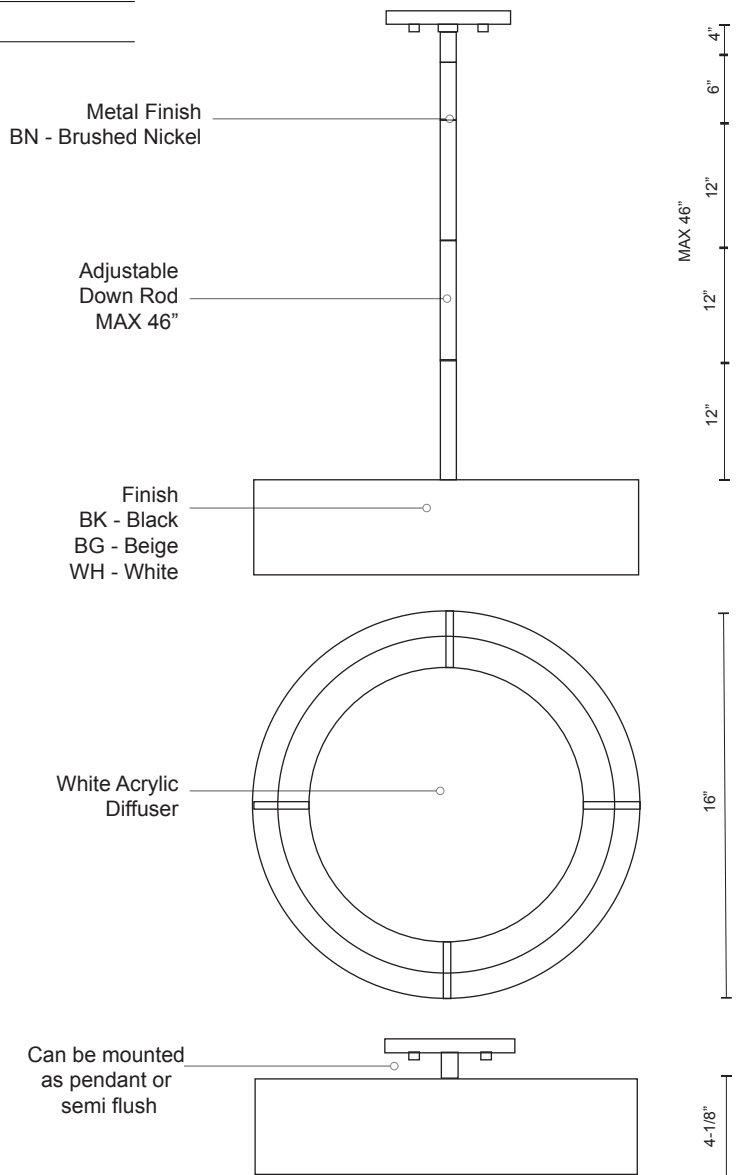

*Subject to testing confirmation