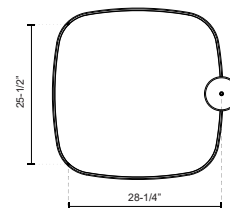

YUKON
PD78031
PENDANTS

PROJECT

DESCRIPTION

Yukon brings a timeless charm that transforms any room into a captivating centerpiece of contemporary design. The Yukon family offers both simplicity and versatility with its integrated LED technology and the choice of mounting options: center canopy or offset canopy. Elevate your space with these exquisite chandeliers, available in our most luxurious finishes: vintage brass, urban bronze, or polished nickel.

- Luxury painted finishes
- Timeless, simple style
- Integrated LED, no need for bulbs
- Adjustable wire up to 120" length
- Perfect for living rooms, kitchens, dining rooms, and more

SPECIFICATION DETAILS

Fixture Dimensions	L31-1/2" x W31-1/2" x H1-1/2"
Light Source	LED with DC Driver
Wattage	29W
Total Lumens	2000lm
Delivered Lumens	PN-1825lm*; UB-1575lm*; VB-1695lm*;
Voltage	120V
Color Temperature	3000K
CRI (Ra)	90CRI
Optional Color Temps	2700K - 5000K Available, Minimum Order Quantities Apply
LED Rated Life	50,000 hours
Dimming	100% - 10%, TRIAC or ELV Dimmer (Not Included)
Diffuser Details	White Silicone Diffuser
Adjustable	Yes
Wire Length	120" Max
Wire Type	Black Wire
Minimum Hang Height	6"
Sloped Ceiling Adaptable	Yes
Location	Dry
Illumination Direction	Up/Down
CEC Title 24 JA8	Yes, JA8-2022
Canopy Dimensions	D6-3/8" x H1-5/8"
Material	Painted Brass
Paint Finish	PN01; UB01; VB01;

Side Canopy Option

* For custom options, consult factory for details.
* For warranty information, please visit www.kuzcolighting.com/warranty

KUZCO

CANADA: 19054 28TH AVENUE - SURREY, BC V3Z 6M3
USA: 3035 E. LONE MOUNTAIN ROAD - LAS VEGAS, NV 89081

WWW.KUZCOLIGHTING.COM

© 2024 KUZCO LIGHTING. ALL RIGHTS RESERVED.

COMMENT