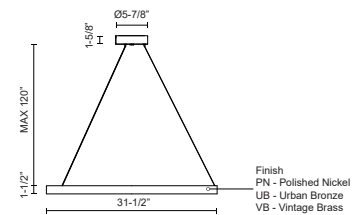

- Luxury painted finishes
- Timeless, simple style
- Integrated LED, no need for bulbs
- Adjustable wire up to 120" length
- Perfect for living rooms, kitchens, dining rooms, and more

SPECIFICATION DETAILS

Fixture Dimensions	L31-1/2" x W31-1/2" x H1-1/2"
Light Source	LED with DC Driver
Wattage	29W
Total Lumens	2000lm
Delivered Lumens	PN-1825lm*; UB-1575lm*; VB-1695lm*;
Voltage	120V
Color Temperature	3000K
CRI (Ra)	90CRI
Optional Color Temps	2700K - 5000K Available, Minimum Order Quantities Apply
LED Rated Life	50,000 hours
Dimming	100% - 10%, TRIAC or ELV Dimmer (Not Included)
Diffuser Details	White Silicone Diffuser
Adjustable	Yes
Wire Length	120" Max
Wire Type	Black Wire
Minimum Hang Height	6"
Sloped Ceiling Adaptable	Yes
Location	Dry
Illumination Direction	Up/Down
CEC Title 24 JA8	Yes, JA8-2022
Canopy Dimensions	D6-3/8" x H1-5/8"
Material	Painted Brass
Paint Finish	PN01; UB01; VB01;