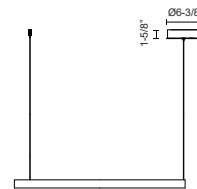

Side Canopy Option