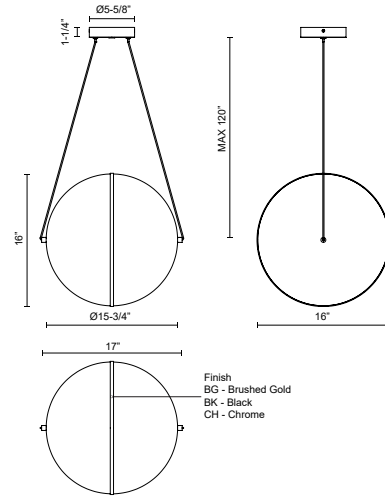

ARIES PD76716

PENDANTS

PROJECT

SPECIFICATION DETAILS

Fixture Dimensions	L17" x W16" x H16"
Light Source	LED with DC Driver
Wattage	21W
Total Lumens	1650lm
Delivered Lumens	BG-1672lm; BK-1615lm; CH-1703lm;
Voltage	120V
Color Temperature	3000K
CRI (Ra)	90CRI
Optional Color Temps	2700K - 5000K Available, Minimum Order Quantities Apply
LED Rated Life	50,000 hours
Dimming	100% - 10%, TRIAC or ELV Dimmer (Not Included)
Diffuser Details	Clear External Acrylic
Glass Details	Frosted Internal Glass
Adjustable	Yes
Wire Length	120" Max
Wire Type	Black
Minimum Hang Height	20"
Sloped Ceiling Adaptable	Yes
Location	Dry
Illumination Direction	Up/Down
Canopy Dimensions	D5-5/8" x H1-1/4"
Compliance	T24-JA8
CEC Title 24 JA8	Yes, JA8-22

* For custom options, consult factory for details.

* For warranty information, please visit www.kuzcolighting.com/warranty

DESCRIPTION

The celestial spheres of the Aries Collection create a one-of-a-kind space that's quite literally out of this world. This fantastic displace of floating light makes a superb statement piece in any style home. Each of the three incredible finishes offers completely adjustable lengths up to 120". The gyroscope-like spheres can also be adjusted for optimal lighting from the interior frosted glass accents

Center Canopy Option

COMMENT

KUZCO

19054 28TH AVENUE
SURREY - BC V3Z 6M3
CANADA

WWW.KUZCOLIGHTING.COM