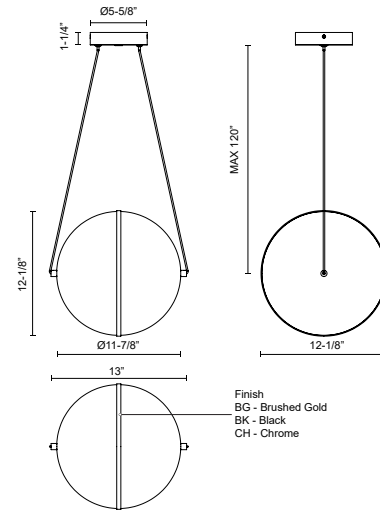

ARIES PD76712

PENDANTS

PROJECT

SPECIFICATION DETAILS

Fixture Dimensions	L13" x W12-1/8" x H12-1/8"
Light Source	LED with DC Driver
Wattage	15W
Total Lumens	1150lm
Voltage	120V
Delivered Lumens	BG-1124lm; BK-1085lm; CH-1145lm;
Color Temperature	3000K
CRI (Ra)	90CRI
Optional Color Temps	2700K - 5000K Available, Minimum Order Quantities Apply
LED Rated Life	50,000 hours
Dimming	100% - 10%, TRIAC or ELV Dimmer (Not Included)
Diffuser Details	Clear External Acrylic
Glass Details	Frosted Internal Glass
Adjustable	Yes
Wire Length	120" Max
Wire Type	Black
Minimum Hang Height	16"
Sloped Ceiling Adaptable	Yes
Location	Dry
Compliance	T24-JA8
Illumination Direction	Up/Down
CEC Title 24 JA8	Yes, JA8-22
Canopy Dimensions	D5-5/8" x H1-1/4"

* For custom options, consult factory for details.

* For warranty information, please visit www.kuzcolighting.com/warranty

DESCRIPTION

The celestial spheres of the Aries Collection create a one-of-a-kind space that's quite literally out of this world. This fantastic displace of floating light makes a superb statement piece in any style home. Each of the three incredible finishes offers completely adjustable lengths up to 120". The gyroscope-like spheres can also be adjusted for optimal lighting from the interior frosted glass accents

Center Canopy Option

KUZCO

19054 28TH AVENUE
SURREY - BC V3Z 6M3
CANADA

WWW.KUZCOLIGHTING.COM

COMMENT