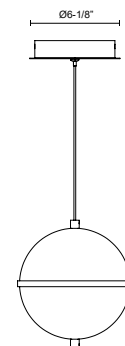

Center Canopy Option

COMMENT

KUZCO

19054 28TH AVENUE
SURREY - BC V3Z 6M3
CANADA

WWW.KUZCOLIGHTING.COM