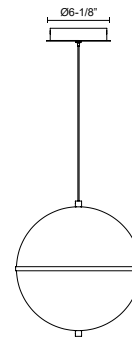

KUZCO

19054 28TH AVENUE
SURREY - BC V3Z 6M3
CANADA

WWW.KUZCOLIGHTING.COM

COMMENT