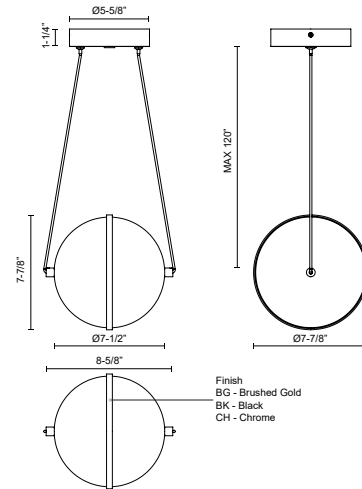

ARIES PD76708

PENDANTS

PROJECT

SPECIFICATION DETAILS

Fixture Dimensions	L8-5/8" x W7-7/8" x H7-7/8"
Light Source	LED with DC Driver
Wattage	11W
Total Lumens	800lm
Delivered Lumens	BG-803lm; BK-775lm; CH-818lm;
Voltage	120V
Color Temperature	3000K
CRI (Ra)	90CRI
Optional Color Temps	2700K - 5000K Available, Minimum Order Quantities Apply
LED Rated Life	50,000 hours
Dimming	100% - 10%, TRIAC or ELV Dimmer (Not Included)
Diffuser Details	Clear External Acrylic
Glass Details	Frosted Internal Glass
Adjustable	Yes
Wire Length	120" Max
Wire Type	Black
Minimum Hang Height	12"
Sloped Ceiling Adaptable	Yes
Location	Dry
Compliance	T24-JA8
Illumination Direction	Up/Down
CEC Title 24 JA8	Yes, JA8-22
Canopy Dimensions	D5-5/8" x H1-1/4"

* For custom options, consult factory for details.

* For warranty information, please visit www.kuzcolighting.com/warranty

DESCRIPTION

The celestial spheres of the Aries Collection create a one-of-a-kind space that's quite literally out of this world. This fantastic display of floating light makes a superb statement piece in any style home. Each of the three incredible finishes offers completely adjustable lengths up to 120". The gyroscope-like spheres can also be adjusted for optimal lighting from the interior frosted glass accents

Center Canopy Option

COMMENT

KUZCO

19054 28TH AVENUE
SURREY - BC V3Z 6M3
CANADA

WWW.KUZCOLIGHTING.COM