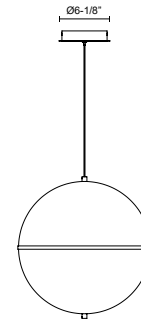

Center Canopy Option

COMMENT

KUZCO

19054 28TH AVENUE
SURREY - BC V3Z 6M3
CANADA

WWW.KUZCOLIGHTING.COM