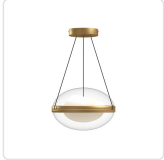

**VIRGO**  
**PD76312**  
PENDANTS

PROJECT

PD76312-BG/OP  
Brushed Gold/Opal  
Glass

PD76312-BK/OP  
Black/Opal Glass

**SPECIFICATION DETAILS**

<b>Fixture Dimensions</b>	D12-1/8" x H8-1/4"
<b>Light Source</b>	LED with DC Driver
<b>Wattage</b>	29W
<b>Total Lumens</b>	2450lm
<b>Delivered Lumens</b>	BG/OP-1337lm; BK/OP-1283lm;
<b>Voltage</b>	120V
<b>Color Temperature</b>	3000K
<b>CRI (Ra)</b>	90CRI
<b>Optional Color Temps</b>	2700K - 5000K Available, Minimum Order Quantities Apply
<b>LED Rated Life</b>	50,000 hours
<b>Dimming</b>	100% - 10%, TRIAC or ELV Dimmer (Not Included)
<b>Diffuser Details</b>	Frosted Interior Acrylic
<b>Glass Details</b>	Clear External Glass
<b>Adjustable</b>	Yes
<b>Wire Length</b>	120" Max
<b>Wire Type</b>	Black
<b>Minimum Hang Height</b>	15"
<b>Sloped Ceiling Adaptable</b>	Yes
<b>Location</b>	Dry
<b>Illumination Direction</b>	Up/Down
<b>CEC Title 24 JA8</b>	Yes, JA8-2022
<b>Canopy Dimensions</b>	D5-5/8" x H1-1/4"

### DESCRIPTION

The Virgo Collection's striking resemblance to a space vessel will have all eyes on it no matter where it finds its home. The beautifully clear, curved exterior glass showcases the soft frosted internal diffuser in a way that makes you feel as though you're staring into the interior of a spacecraft coasting through the galaxy. With two stunning finishes available, you can create a one-of-a-kind lighting area in any space.