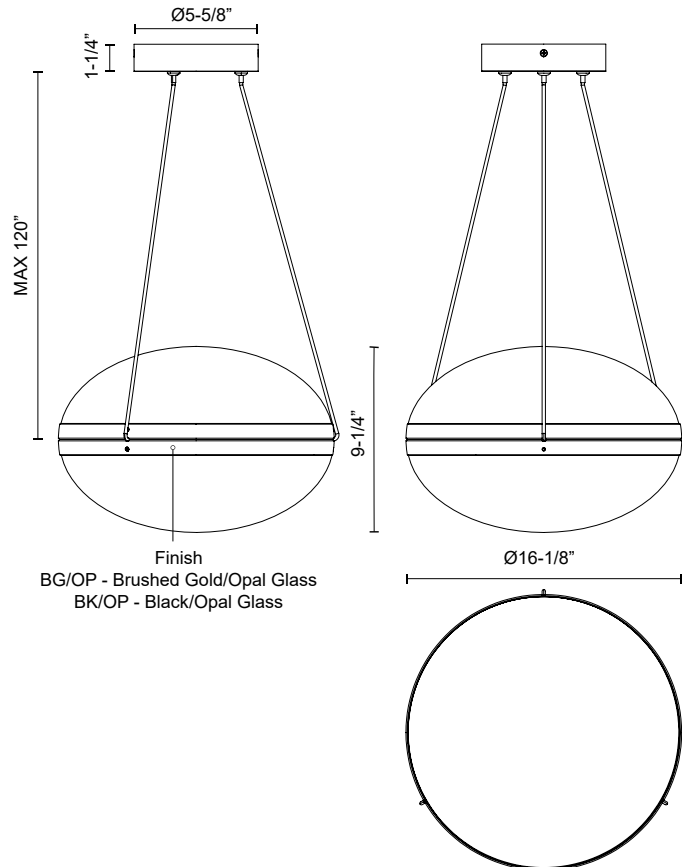

VIRGO PD76316

PENDANTS

PROJECT

SPECIFICATION DETAILS

Fixture Dimensions	D16-1/8" x H9-1/4"
Light Source	LED with DC Driver
Wattage	37W
Total Lumens	2980lm
Delivered Lumens	BG/OP-1818lm; BK/OP-1745lm;
Voltage	120V
Color Temperature	3000K
CRI (Ra)	90CRI
Optional Color Temps	2700K - 5000K Available, Minimum Order Quantities Apply
LED Rated Life	50,000 hours
Dimming	100% - 10%, TRIAC or ELV Dimmer (Not Included)
Diffuser Details	Frosted Interior Acrylic
Glass Details	Clear External Glass
Adjustable	Yes
Wire Length	120" Max
Wire Type	Black
Minimum Hang Height	20"
Sloped Ceiling Adaptable	Yes
Location	Dry
Illumination Direction	Up/Down
CEC Title 24 JA8	Yes, JA8-2022
Canopy Dimensions	D5-5/8" x H1-1/4"

* For custom options, consult factory for details.

* For warranty information, please visit www.kuzcolighting.com/warranty

DESCRIPTION

The Virgo Collection's striking resemblance to a space vessel will have all eyes on it no matter where it finds its home. The beautifully clear, curved exterior glass showcases the soft frosted internal diffuser in a way that makes you feel as though you're staring into the interior of a spacecraft coasting through the galaxy. With two stunning finishes available, you can create a one-of-a-kind lighting area in any space.

KUZCO

19054 28TH AVENUE
SURREY - BC V3Z 6M3
CANADA

WWW.KUZCOLIGHTING.COM

COMMENT