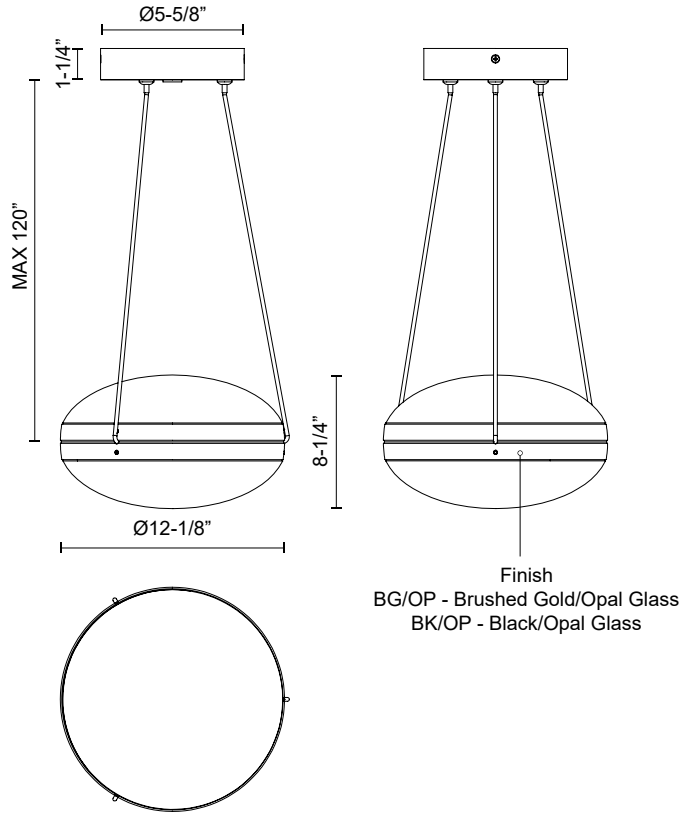

VIRGO
PD76312
PENDANTS

PROJECT

SPECIFICATION DETAILS

Fixture Dimensions	D12-1/8" x H8-1/4"
Light Source	LED with DC Driver
Wattage	29W
Total Lumens	2450lm
Delivered Lumens	BG/OP-1337lm; BK/OP-1283lm;
Voltage	120V
Color Temperature	3000K
CRI (Ra)	90CRI
Optional Color Temps	2700K - 5000K Available, Minimum Order Quantities Apply
LED Rated Life	50,000 hours
Dimming	100% - 10%, TRIAC or ELV Dimmer (Not Included)
Diffuser Details	Frosted Interior Acrylic
Glass Details	Clear External Glass
Adjustable	Yes
Wire Length	120" Max
Wire Type	Black
Minimum Hang Height	15"
Sloped Ceiling Adaptable	Yes
Location	Dry
Illumination Direction	Up/Down
CEC Title 24 JA8	Yes, JA8-2022
Canopy Dimensions	D5-5/8" x H1-1/4"

* For custom options, consult factory for details.

* For warranty information, please visit www.kuzcolighting.com/warranty

DESCRIPTION

The Virgo Collection's striking resemblance to a space vessel will have all eyes on it no matter where it finds its home. The beautifully clear, curved exterior glass showcases the soft frosted internal diffuser in a way that makes you feel as though you're staring into the interior of a spacecraft coasting through the galaxy. With two stunning finishes available, you can create a one-of-a-kind lighting area in any space.

KUZCO

19054 28TH AVENUE
SURREY - BC V3Z 6M3
CANADA

WWW.KUZCOLIGHTING.COM

COMMENT