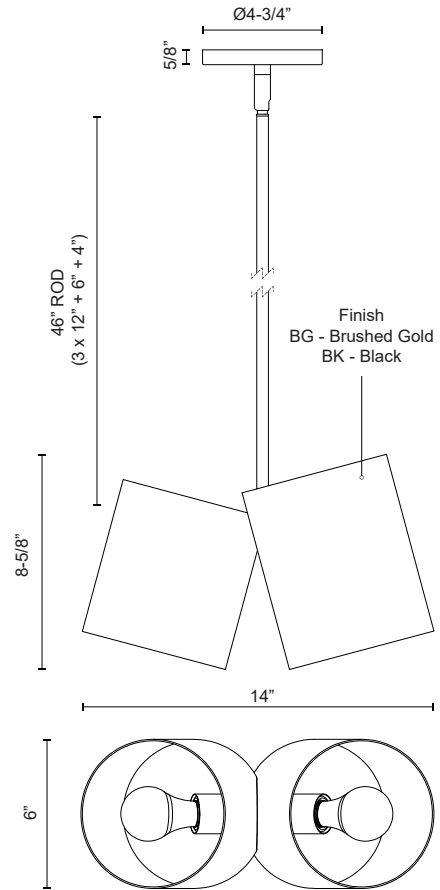

KEIKO
PD58814
PENDANTS

PROJECT

PD58814-BK
Black

PD58814-BG
Brushed Gold

SPECIFICATION DETAILS

Fixture Dimensions	L14" x W6" x H8-5/8"
Lamp Type	Incandescent, A19, Medium Base
Wattage	2 x 60W
Voltage	120V
Shade Details	Steel Shade
Adjustable	Yes
Rod Length	46" Max (3x12" + 1x6" + 1x4")
Minimum Hang Height	14"
Sloped Ceiling Adaptable	Yes, Up to 45 Degrees
Location	Dry
Bulbs Included	No
Illumination Direction	Up/Down
Canopy Dimensions	D4-3/4" x H5/8"
Material	Steel + Aluminum
Paint Finish	BG01; BK02; WH01;

- Dual shade asymmetrical shape
- Simple cylinder-shaped shades
- Recommended bulb A19, E26
- Brushed Gold or Matte Black finishes
- Rod included up to 46in length

KUZCO

CANADA: 19054 28TH AVENUE - SURREY, BC V3Z 6M3
USA: 3035 E. LONE MOUNTAIN ROAD - LAS VEGAS, NV 89081