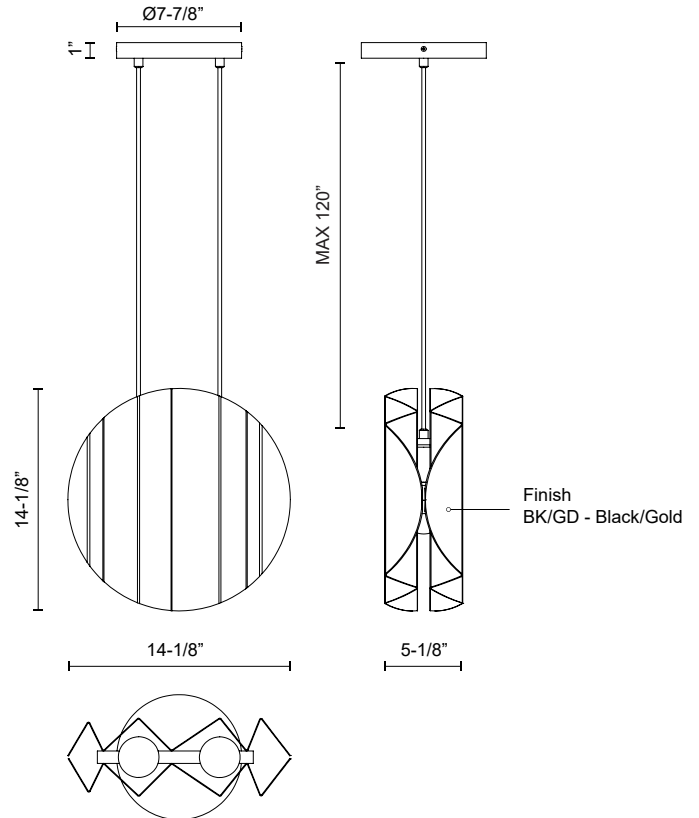

AKIRA PD58014

PENDANTS

PROJECT

PD58014-BK/GD
Black/Gold

SPECIFICATION DETAILS

Fixture Dimensions	L14-1/8" x W5-1/8" x H14-1/8"
Lamp Type	Incandescent, A19, Medium Base
Wattage	2 x 60W
Voltage	120V
Adjustable	Yes
Wire Length	120" Max
Wire Type	Black
Minimum Hang Height	18"
Sloped Ceiling Adaptable	Yes
Location	Dry
Bulbs Included	No
Illumination Direction	Up/Down
Canopy Dimensions	D7-7/8" x H1"

* For custom options, consult factory for details.

* For warranty information, please visit www.kuzcolighting.com/warranty

DESCRIPTION

For those who love texture and movement, the Akira Collection is sure to please. Folded black metal with a brush gold interior sets the tone in this modern artistic lighting element. Whether you're looking for a statement piece for a small space or a focal point made for sparking conversation, the various options in the Akira family are perfect. Each variation is socket based to easily choose a color temperature that fits your space and mood.