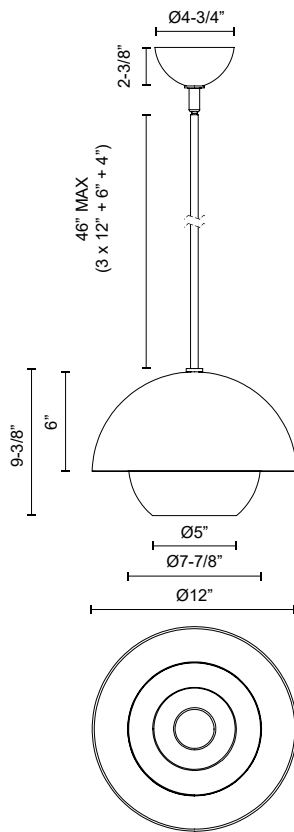

alora mood

P. 1.855.855.8926

CANADA: 19054 28TH Avenue Surrey - BC V3Z 6M3

USA: 3035 E. Lone Mountain Rd - Las Vegas, NV, 89081

LUCY PD568212

FIXTURE DIMENSIONS	D12" x H9-3/8"
LAMP TYPE	E26
MAX WATTAGE	60W
BULB QTY	1
BULBS INCLUDED	No
VOLTAGE	120V
GLASS DETAILS	Opal Glass
MATERIAL	Glass; Steel;
ROD LENGTH	46" Max (3x12" + 1x6" + 1x4")
DIAMETER OF ROD	1/2"
WIRE LENGTH	60"
MINIMUM HANG HEIGHT	18"
SLOPED CEILING ADAPTABLE	Yes, Up to 45 Degrees
LOCATION	Dry
CANOPY DIMENSIONS	D4-3/4" x H2-3/8"
BRAND	Alora Mood

[D - Diameter, L - Length, W - Width, H - Height, E - Extension]

AVAILABLE FINISHES:

PD568212BGOP
Brushed
Gold/Opal Matte
Glass

PD568212MBOP
Matte Black/Opal
Matte Glass

*For complete warranty terms, please visit: www.aloralighting.com/warranty