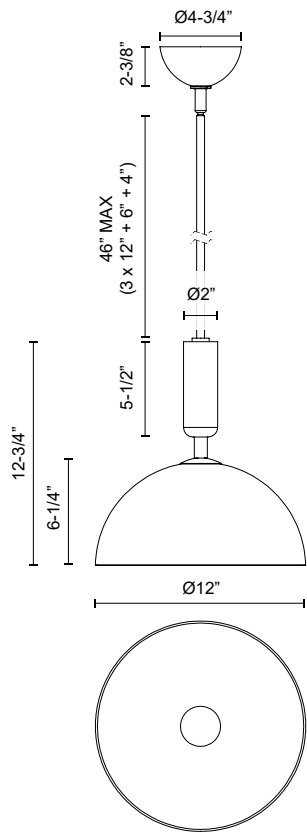

alora mood

P. 1.855.855.8926

CANADA: 19054 28TH Avenue Surrey - BC V3Z 6M3

USA: 3035 E. Lone Mountain Rd - Las Vegas, NV, 89081

JUDE PD563012

FIXTURE DIMENSIONS	D12" x H12-3/4"
LAMP TYPE	E26
MAX WATTAGE	60W
BULB QTY	1
BULBS INCLUDED	No
VOLTAGE	120V
GLASS DETAILS	Clear Glass
MATERIAL	Glass; Steel;
ROD LENGTH	46" Max (3x12" + 1x6" + 1x4")
DIAMETER OF ROD	1/2"
WIRE LENGTH	60"
MINIMUM HANG HEIGHT	22"
SLOPED CEILING ADAPTABLE	Yes, Up to 45 Degrees
LOCATION	Dry
CANOPY DIMENSIONS	D4-3/4" x H2-3/8"
BRAND	Alora Mood

[D - Diameter, L - Length, W - Width, H - Height, E - Extension]

AVAILABLE FINISHES:

PD563012BGCL
Brushed
Gold/Clear Glass

PD563012MBCL
Clear Glass/Matte
Black

*For complete warranty terms, please visit: www.aloralighting.com/warranty