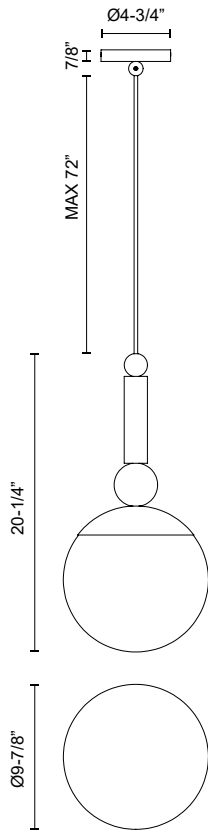

alora mood

P. 1.855.855.8926

CANADA: 19054 28TH Avenue Surrey - BC V3Z 6M3

USA: 3035 E. Lone Mountain Rd - Las Vegas, NV, 89081

DELILAH PD560510

FIXTURE DIMENSIONS	D9-7/8" x H20-1/4"
LAMP TYPE	E26
MAX WATTAGE	60W
BULB QTY	1
BULBS INCLUDED	No
VOLTAGE	120V
GLASS DETAILS	Clear Glass
MATERIAL	Glass; Steel;
WIRE LENGTH	72"
MINIMUM HANG HEIGHT	24"
SLOPED CEILING ADAPTABLE	Yes
LOCATION	Dry
CANOPY DIMENSIONS	D4-3/4" x E7/8"
BRAND	Alora Mood

[D - Diameter, L - Length, W - Width, H - Height, E - Extension]

AVAILABLE FINISHES:

PD560510BGCL
Brushed
Gold/Clear Glass

PD560510MBCL
Clear Glass/Matte
Black

*For complete warranty terms, please visit: www.aloralighting.com/warranty